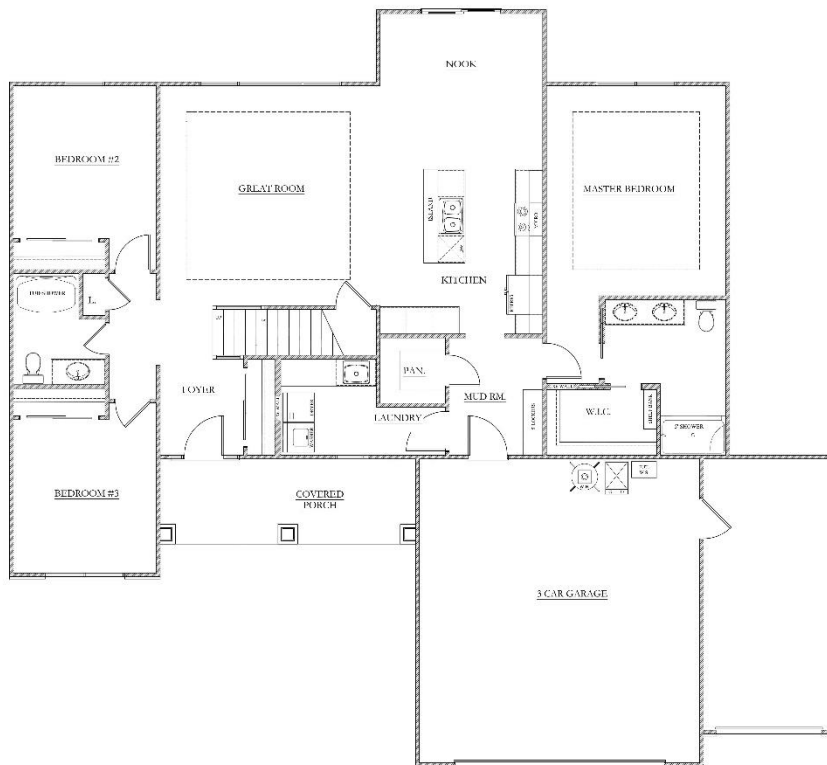

THE MEGALOSAURUS

Main Floor

Second Floor

- 2234 SQFT
- 3 BEDROOMS
- 2 BATHS
- 3 CAR GARAGE
- OPEN LIVING CONCEPT
- OFFICE
- BONUS/FLEX ROOM

HOME SQUARE FOOTAGES ARE APPROXIMATE AND ARE SUBJECT TO CHANGE. ALL HOME PLANS CAN BE PLACED ON A BASEMENT.