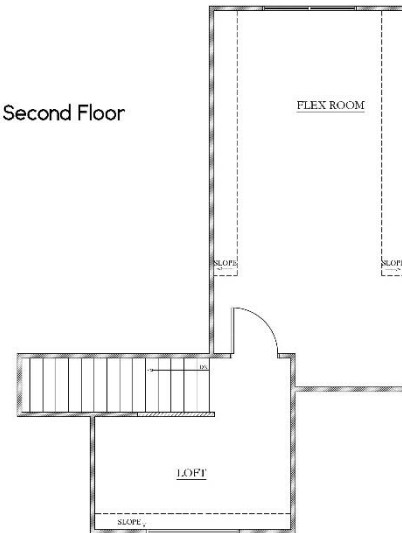

THE MEGALOSAURUS

Main Floor

Second Floor

- 2234 SQFT
- 3 BEDROOMS
- 2 BATHS
- 3 CAR GARAGE
- OPEN LIVING CONCEPT
- OFFICE
- BONUS/FLEX ROOM

HOME SQUARE FOOTAGES ARE APPROXIMATE AND ARE SUBJECT TO CHANGE. ALL HOME PLANS CAN BE PLACED ON A BASEMENT.