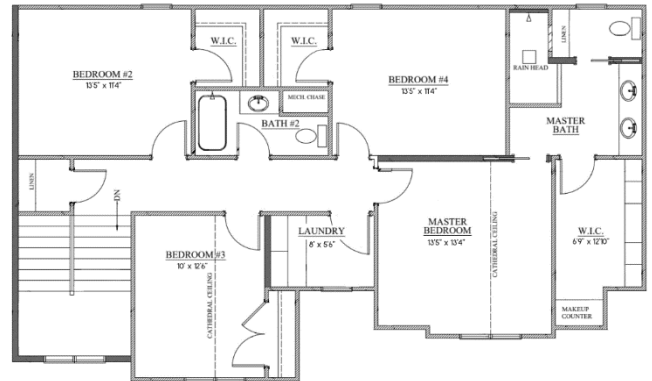

THE SEATTLE

- 2374 SQFT
- 4 BEDROOMS
- 2.5 BATHS
- OPEN LIVING CONCEPT

HOME SQUARE FOOTAGES ARE APPROXIMATE AND ARE SUBJECT TO CHANGE. ALL HOME PLANS CAN BE PLACED ON A BASEMENT.