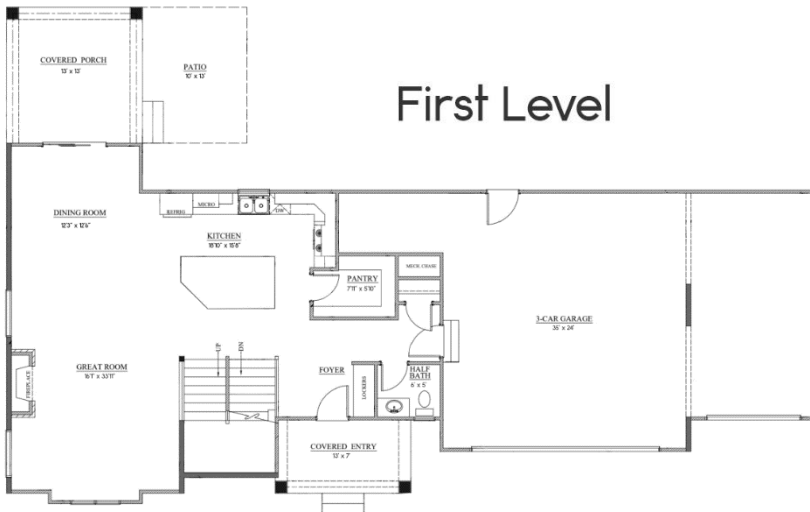

THE SEATTLE

- 2374 SQFT
- 4 BEDROOMS
- 2.5 BATHS
- OPEN LIVING CONCEPT

HOME SQUARE FOOTAGES ARE APPROXIMATE AND ARE SUBJECT TO CHANGE. ALL HOME PLANS CAN BE PLACED ON A BASEMENT.