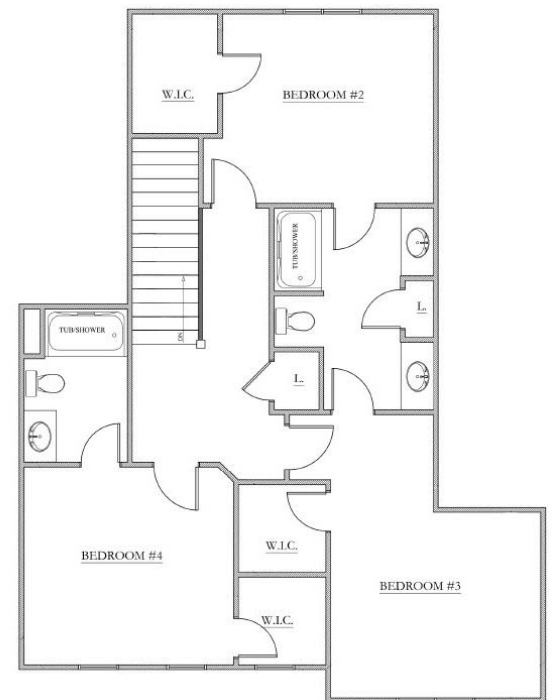

THE STEGOSAURUS II

Main Floor

Second Floor

- 2864 SQFT
- 4 BEDROOMS
- 3.5 BATHS
- 3 CAR GARAGE
- OPEN LIVING CONCEPT

HOME SQUARE FOOTAGES ARE APPROXIMATE AND ARE SUBJECT TO CHANGE. ALL HOME PLANS CAN BE PLACED ON A BASEMENT.