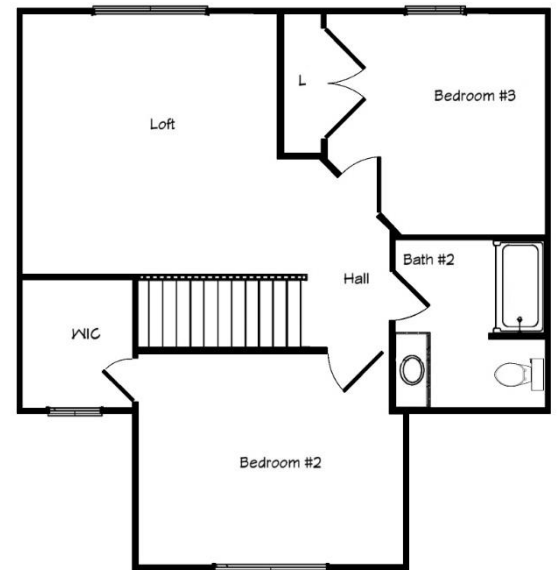

THE VULCAN

- 2035 SQFT
- 3 BEDROOMS
- 2.5 BATHS
- OPEN LIVING CONCEPT

HOME SQUARE FOOTAGES ARE APPROXIMATE AND ARE SUBJECT TO CHANGE. ALL HOME PLANS CAN BE PLACED ON A BASEMENT.

WWW.MYMBNHOME.COM | 260-337-3331 | MYMBNHOME@GMAIL.COM