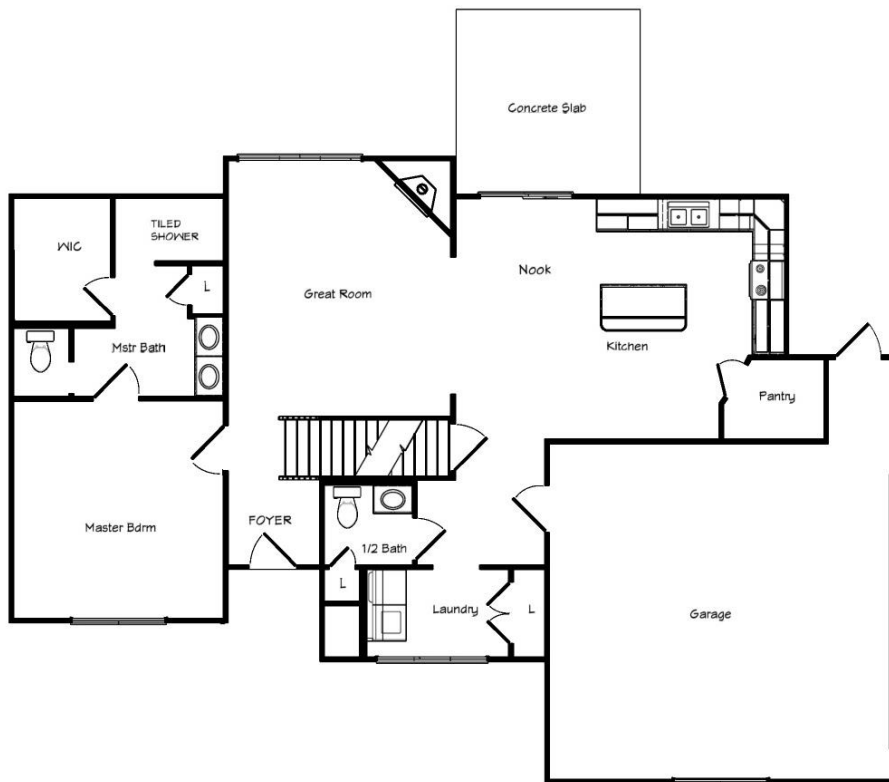

THE VULCAN

- 2035 SQFT
- 3 BEDROOMS
- 2.5 BATHS
- OPEN LIVING CONCEPT

HOME SQUARE FOOTAGES ARE APPROXIMATE AND ARE SUBJECT TO CHANGE. ALL HOME PLANS CAN BE PLACED ON A BASEMENT.

WWW.MYMBNHOME.COM | 260-337-3331 | MYMBNHOME@GMAIL.COM