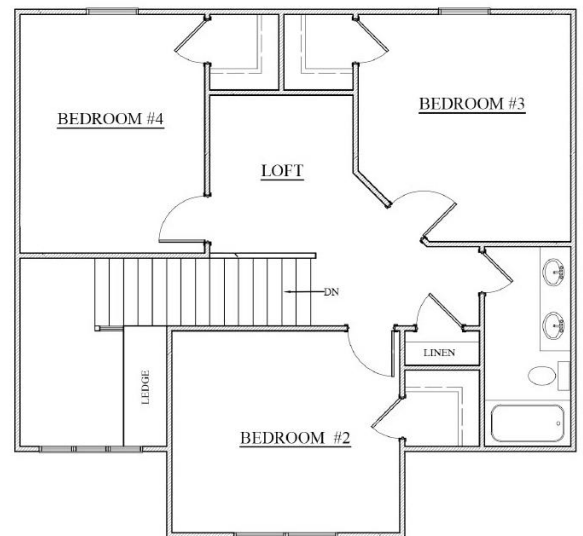

THE DEINOSAURUS

FIRST FLOOR

SECOND FLOOR

- 2488 SQFT
- 4 BEDROOMS
- 2.5 BATHS
- 3 CAR GARAGE
- OPEN LIVING CONCEPT

HOME SQUARE FOOTAGES ARE APPROXIMATE AND ARE SUBJECT TO CHANGE. ALL HOME PLANS CAN BE PLACED ON A BASEMENT.