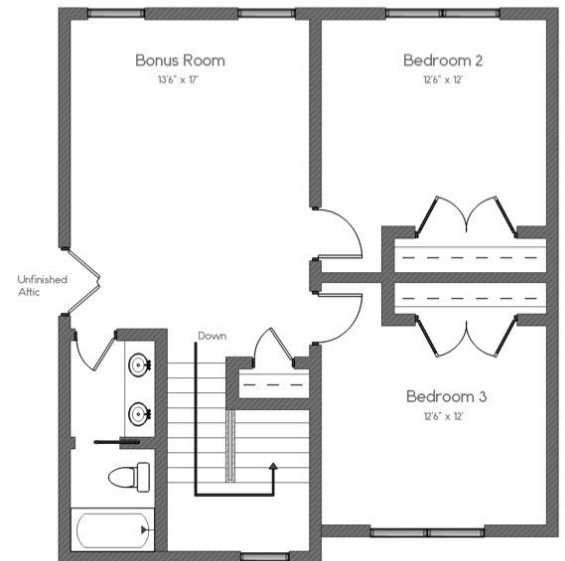

THE PATAGOSAURUS

- 2645 SQFT
- 3 BEDROOMS
- 2.5 BATHS
- 3 CAR GARAGE
- OPEN LIVING CONCEPT
- OFFICE

Second Level

HOME SQUARE FOOTAGES ARE APPROXIMATE AND ARE SUBJECT TO CHANGE. ALL HOME PLANS CAN BE PLACED ON A BASEMENT.