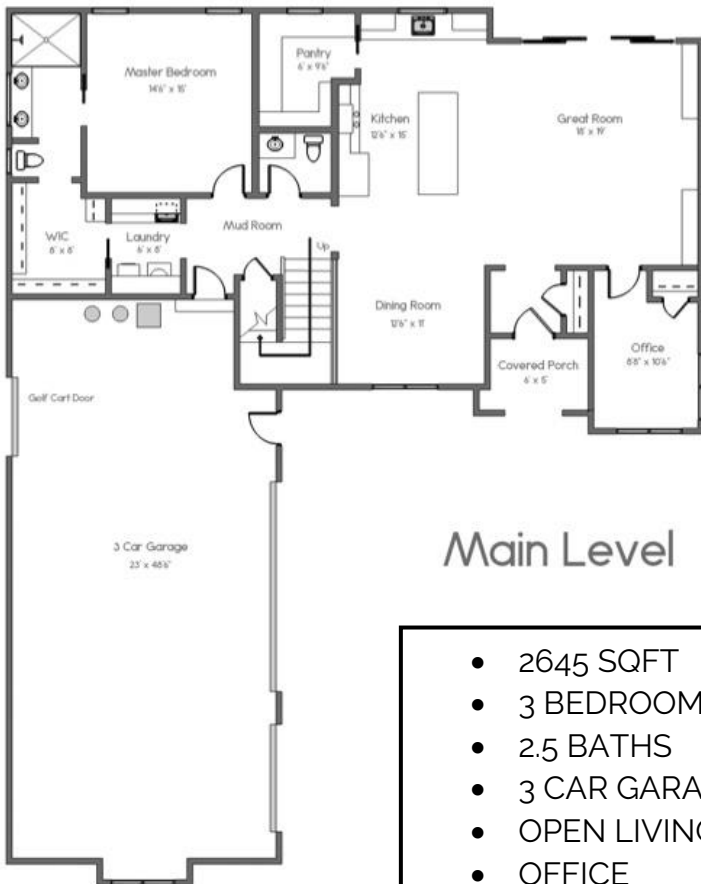

THE PATAGOSAURUS

- 2645 SQFT
- 3 BEDROOMS
- 2.5 BATHS
- 3 CAR GARAGE
- OPEN LIVING CONCEPT
- OFFICE

Second Level

HOME SQUARE FOOTAGES ARE APPROXIMATE AND ARE SUBJECT TO CHANGE. ALL HOME PLANS CAN BE PLACED ON A BASEMENT.