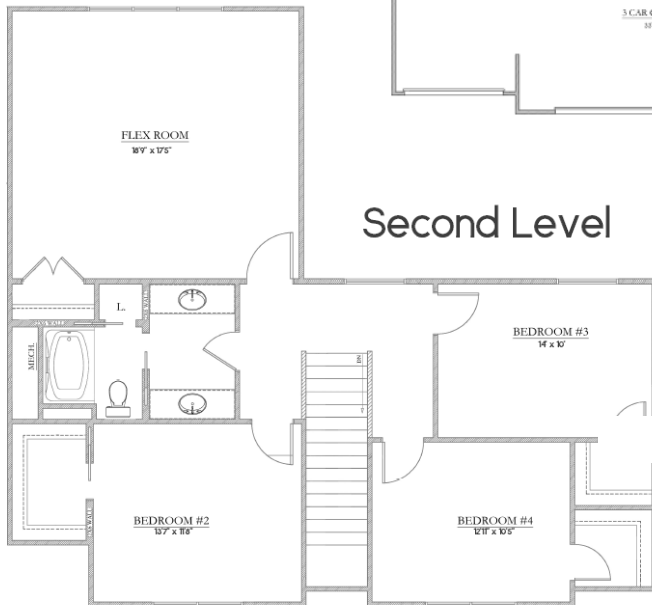

# THE TRICERATOPS

Main Level

Second Level

- 2878 SQFT
- 4 BEDROOMS
- 2.5 BATHS
- 3 CAR GARAGE
- OPEN LIVING CONCEPT

HOME SQUARE FOOTAGES ARE APPROXIMATE AND ARE SUBJECT TO CHANGE. ALL HOME PLANS CAN BE PLACED ON A BASEMENT.