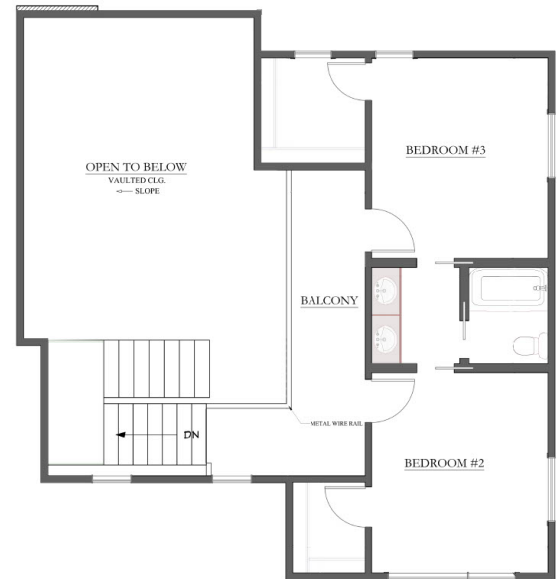

THE TORVOSAURUS

MAIN LEVEL

SECOND LEVEL

- 2086 SQFT
- 3 BEDROOMS
- 2.5 BATHS
- 3 CAR GARAGE
- OPEN LIVING CONCEPT

HOME SQUARE FOOTAGES ARE APPROXIMATE AND ARE SUBJECT TO CHANGE. ALL HOME PLANS CAN BE PLACED ON A BASEMENT.