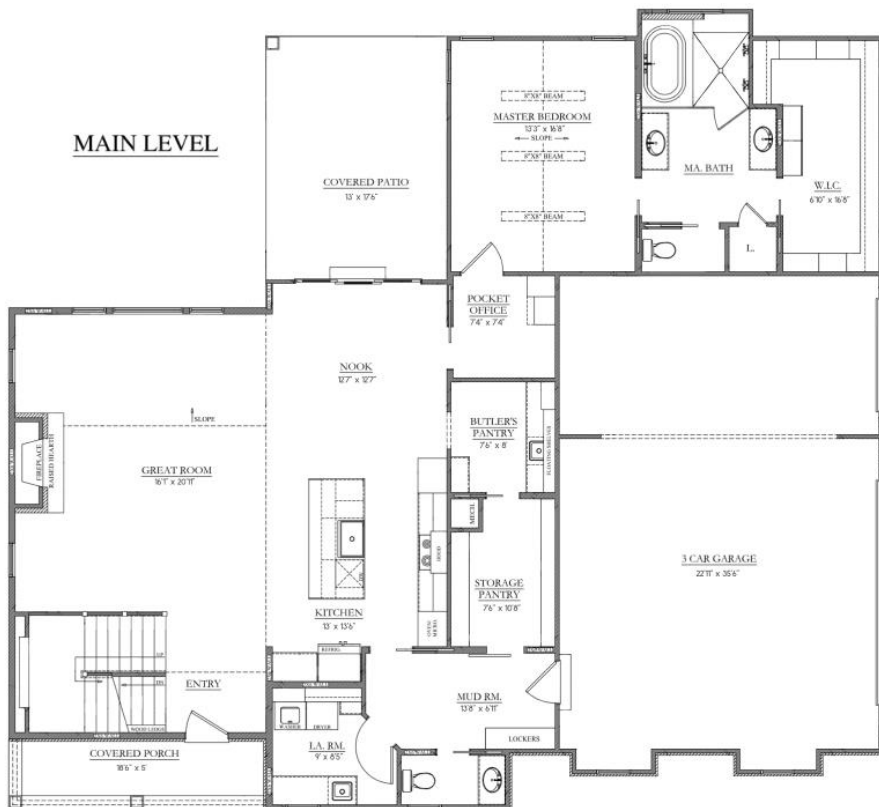

THE TORVOSAURUS

MAIN LEVEL

SECOND LEVEL

- 2086 SQFT
- 3 BEDROOMS
- 2.5 BATHS
- 3 CAR GARAGE
- OPEN LIVING CONCEPT

HOME SQUARE FOOTAGES ARE APPROXIMATE AND ARE SUBJECT TO CHANGE. ALL HOME PLANS CAN BE PLACED ON A BASEMENT.

WWW.MYMBNHOME.COM | 260-337-3331 | MYMBNHOME@GMAIL.COM

THE TORVOSAURUS

- 2086 SQFT
- 3 BEDROOMS
- 2.5 BATHS
- 3 CAR GARAGE
- OPEN LIVING CONCEPT

HOME SQUARE FOOTAGES ARE APPROXIMATE AND ARE SUBJECT TO CHANGE. ALL HOME PLANS CAN BE PLACED ON A BASEMENT.