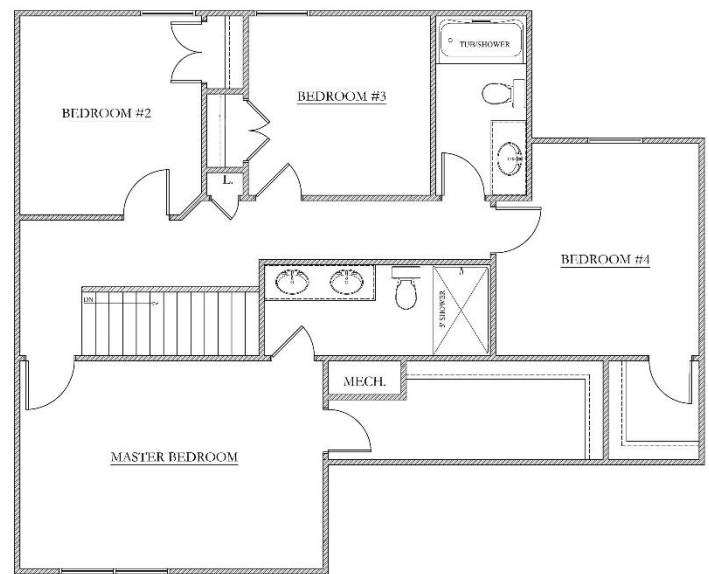

THE FRESNO

- 1806 SQFT
- 4 BEDROOMS
- 2.5 BATHS
- OPEN LIVING CONCEPT

HOME SQUARE FOOTAGES ARE APPROXIMATE AND ARE SUBJECT TO CHANGE. ALL HOME PLANS CAN BE PLACED ON A BASEMENT.