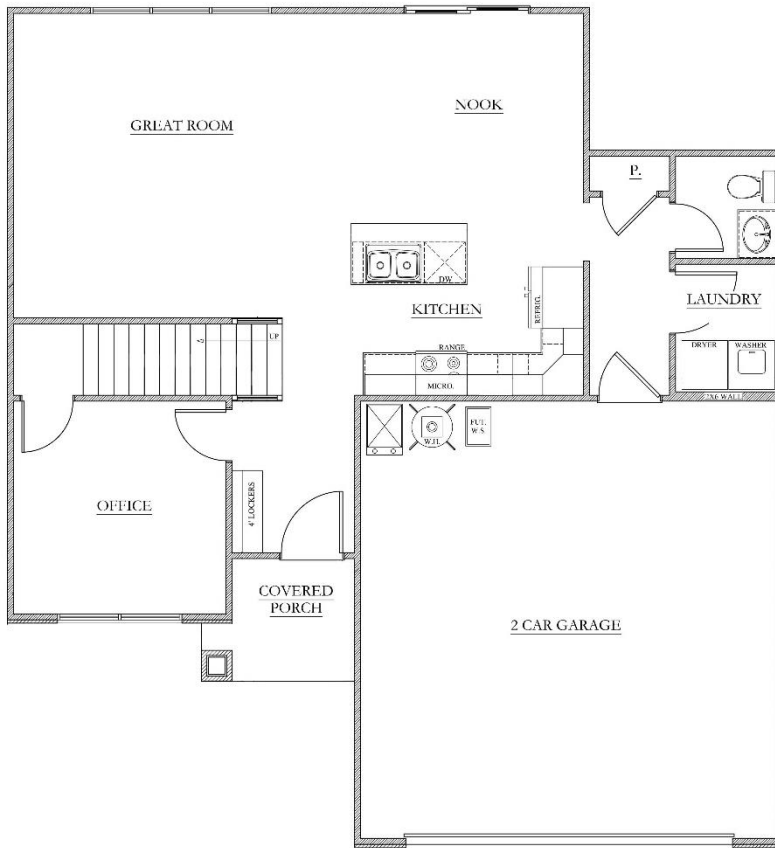

THE FRESNO

- 1806 SQFT
- 4 BEDROOMS
- 2.5 BATHS
- OPEN LIVING CONCEPT

HOME SQUARE FOOTAGES ARE APPROXIMATE AND ARE SUBJECT TO CHANGE. ALL HOME PLANS CAN BE PLACED ON A BASEMENT.