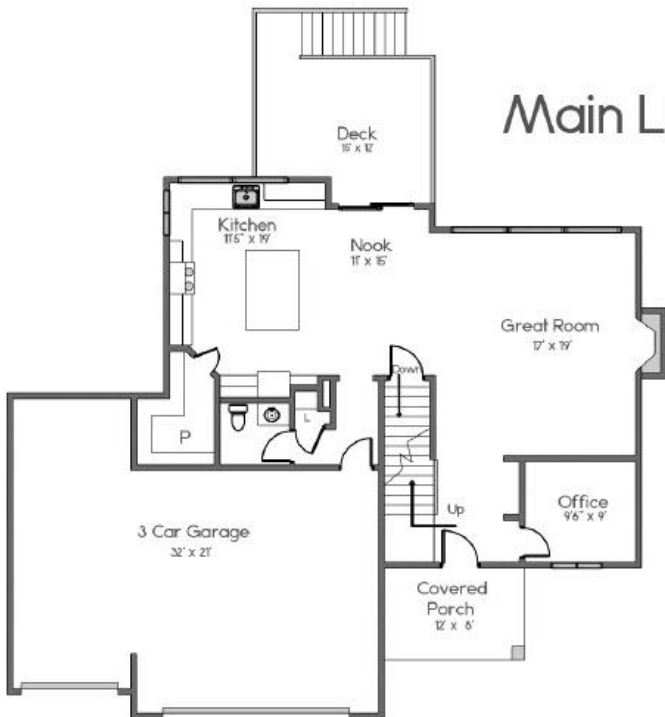

# THE BALTIMORE

## Main Level

## Second Level

- 2361 SQFT
- 3 BEDROOMS
- 2.5 BATHS
- 3 CAR GARAGE
- OPEN LIVING CONCEPT
- OFFICE

HOME SQUARE FOOTAGES ARE APPROXIMATE AND ARE SUBJECT TO CHANGE. ALL HOME PLANS CAN BE PLACED ON A BASEMENT.