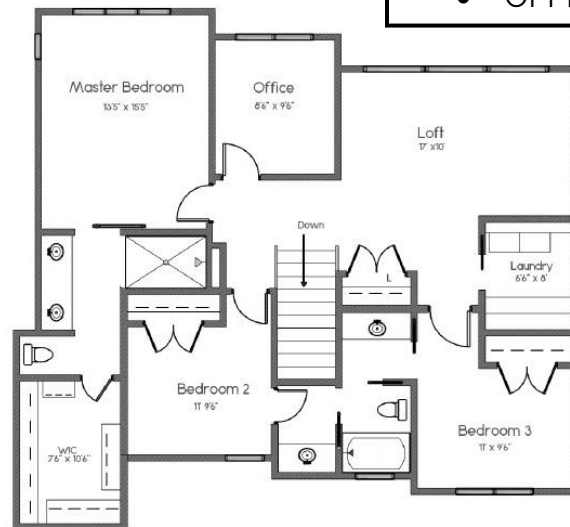

# THE BALTIMORE

## Main Level

## Second Level

- 2361 SQFT
- 3 BEDROOMS
- 2.5 BATHS
- 3 CAR GARAGE
- OPEN LIVING CONCEPT
- OFFICE

HOME SQUARE FOOTAGES ARE APPROXIMATE AND ARE SUBJECT TO CHANGE. ALL HOME PLANS CAN BE PLACED ON A BASEMENT.