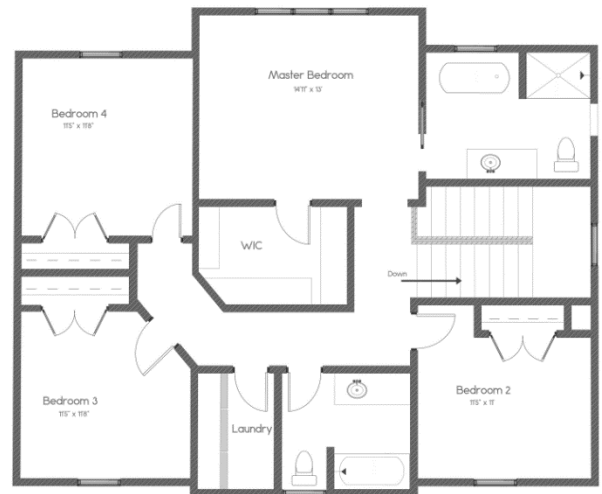

THE DALLAS

First Level

Second Level

- 2280 SQFT
- 4 BEDROOMS
- 2.5 BATHS
- OPEN LIVING CONCEPT

HOME SQUARE FOOTAGES ARE APPROXIMATE AND ARE SUBJECT TO CHANGE. ALL HOME PLANS CAN BE PLACED ON A BASEMENT.

WWW.MYMBNHOME.COM | 260-337-3331 | MYMBNHOME@GMAIL.COM