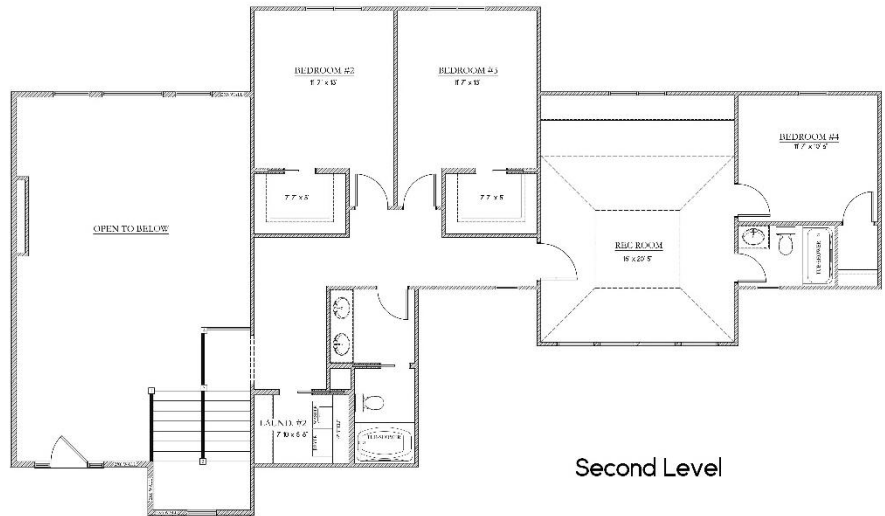

THE ALLOSAURUS

- 3823 SQFT
- 4 BEDROOMS
- 3.5 BATHS
- 4 CAR GARAGE
- OPEN LIVING CONCEPT
- WALK IN CLOSETS
- OFFICE
- COVERED PATIO
- SCREEN PORCH
- 2ND LAUNDRY ROOM
- REC ROOM

HOME SQUARE FOOTAGES ARE APPROXIMATE AND ARE SUBJECT TO CHANGE. ALL HOME PLANS CAN BE PLACED ON A BASEMENT.