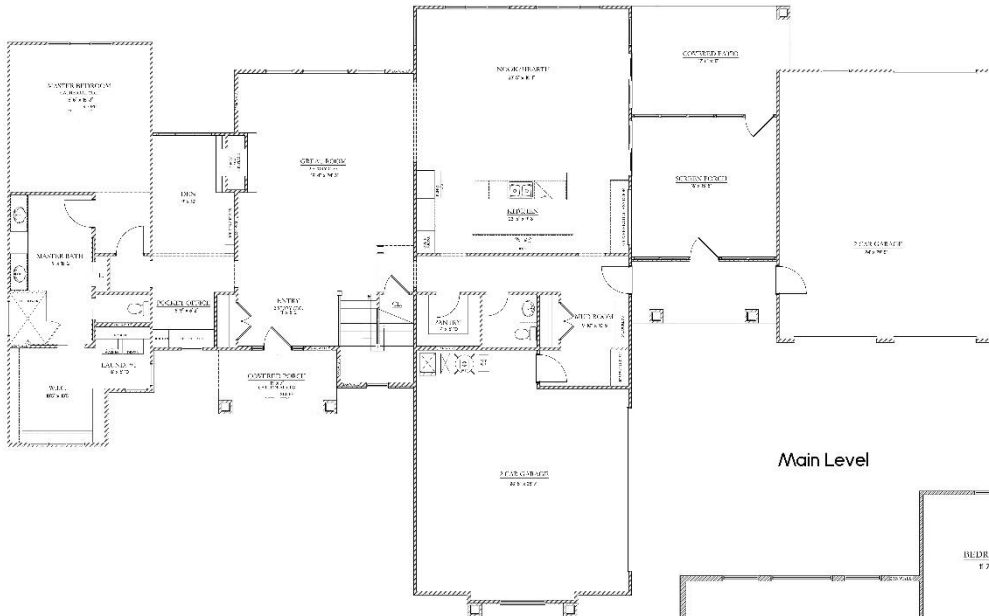

THE ALLOSAURUS

- 3823 SQFT
- 4 BEDROOMS
- 3.5 BATHS
- 4 CAR GARAGE
- OPEN LIVING CONCEPT
- WALK IN CLOSETS
- OFFICE
- COVERED PATIO
- SCREEN PORCH
- 2ND LAUNDRY ROOM
- REC ROOM

HOME SQUARE FOOTAGES ARE APPROXIMATE AND ARE SUBJECT TO CHANGE. ALL HOME PLANS CAN BE PLACED ON A BASEMENT.