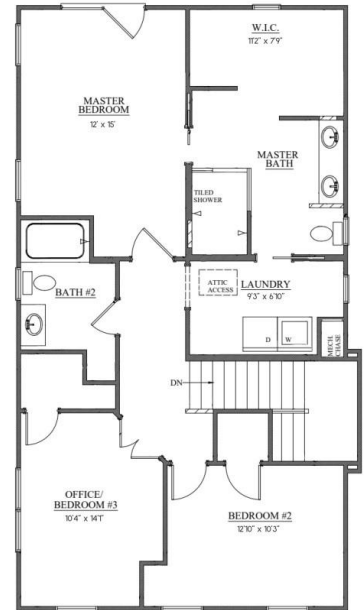

THE COLUMBUS

First Level

- 1938 SQFT
- 3 BEDROOMS
- 2.5 BATHS
- OPEN LIVING CONCEPT

Second Level

HOME SQUARE FOOTAGES ARE APPROXIMATE AND ARE SUBJECT TO CHANGE. ALL HOME PLANS CAN BE PLACED ON A BASEMENT.