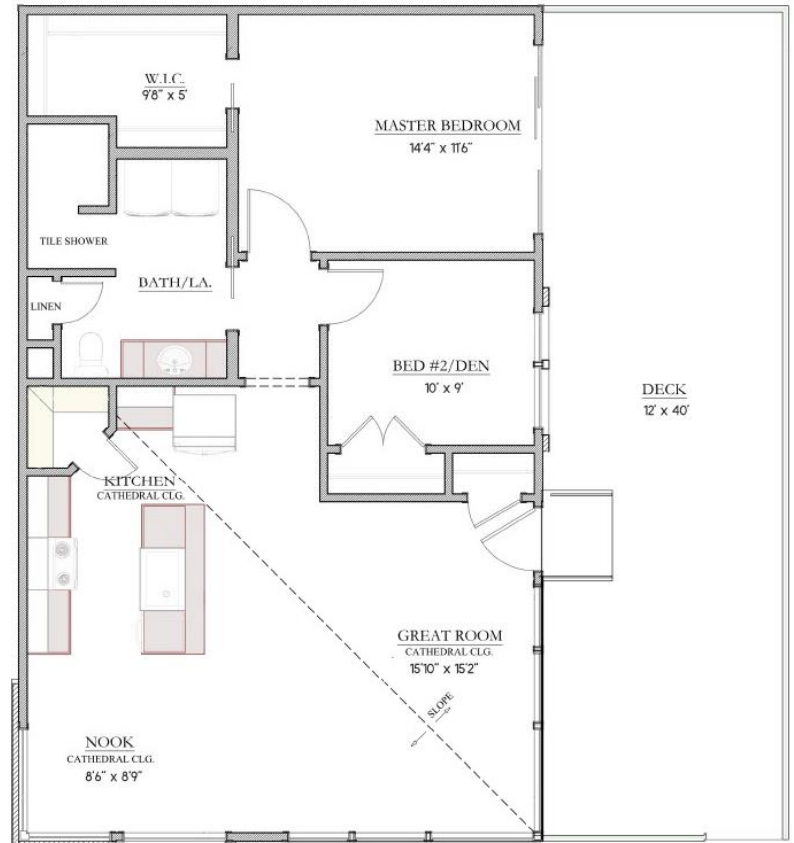

THE BARNOSAURUS

MAIN LEVEL

SECOND LEVEL

- 1000 SQFT
- 2 BEDROOMS
- 1.5 BATHS
- OPEN LIVING CONCEPT

HOME SQUARE FOOTAGES ARE APPROXIMATE AND ARE SUBJECT TO CHANGE. ALL HOME PLANS CAN BE PLACED ON A BASEMENT.