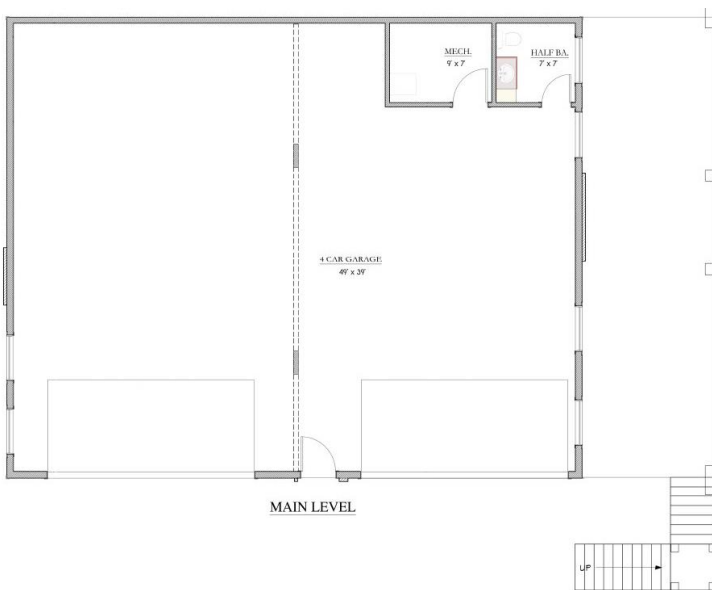

THE BARNOSAURUS

MAIN LEVEL

SECOND LEVEL

- 1000 SQFT
- 2 BEDROOMS
- 1.5 BATHS
- OPEN LIVING CONCEPT

HOME SQUARE FOOTAGES ARE APPROXIMATE AND ARE SUBJECT TO CHANGE. ALL HOME PLANS CAN BE PLACED ON A BASEMENT.