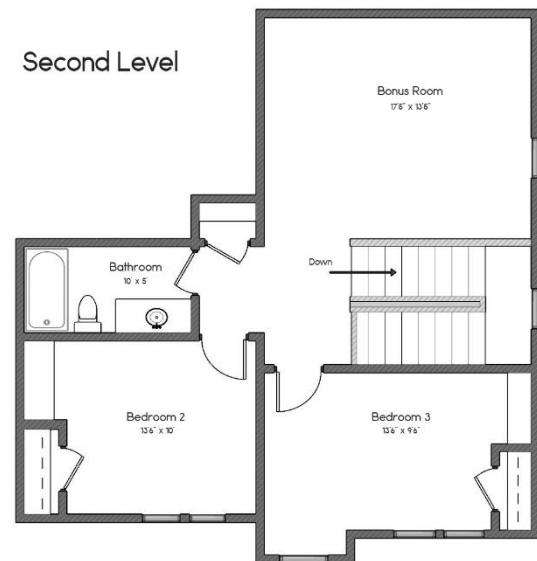

# THE MASSO

Main Level

Second Level

- 2685 SQFT
- 3 BEDROOMS
- 2.5 BATHS
- 3 CAR GARAGE
- OPEN LIVING CONCEPT
- OFFICE
- BONUS ROOM

HOME SQUARE FOOTAGES ARE APPROXIMATE AND ARE SUBJECT TO CHANGE. ALL HOME PLANS CAN BE PLACED ON A BASEMENT.