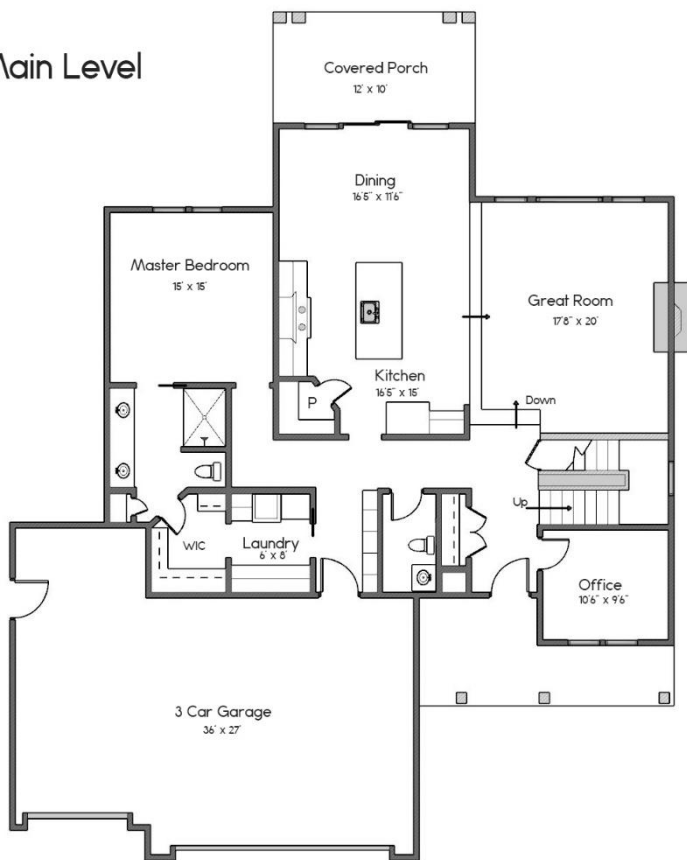

# THE MASSO

Main Level

Second Level

- 2685 SQFT
- 3 BEDROOMS
- 2.5 BATHS
- 3 CAR GARAGE
- OPEN LIVING CONCEPT
- OFFICE
- BONUS ROOM

HOME SQUARE FOOTAGES ARE APPROXIMATE AND ARE SUBJECT TO CHANGE. ALL HOME PLANS CAN BE PLACED ON A BASEMENT.