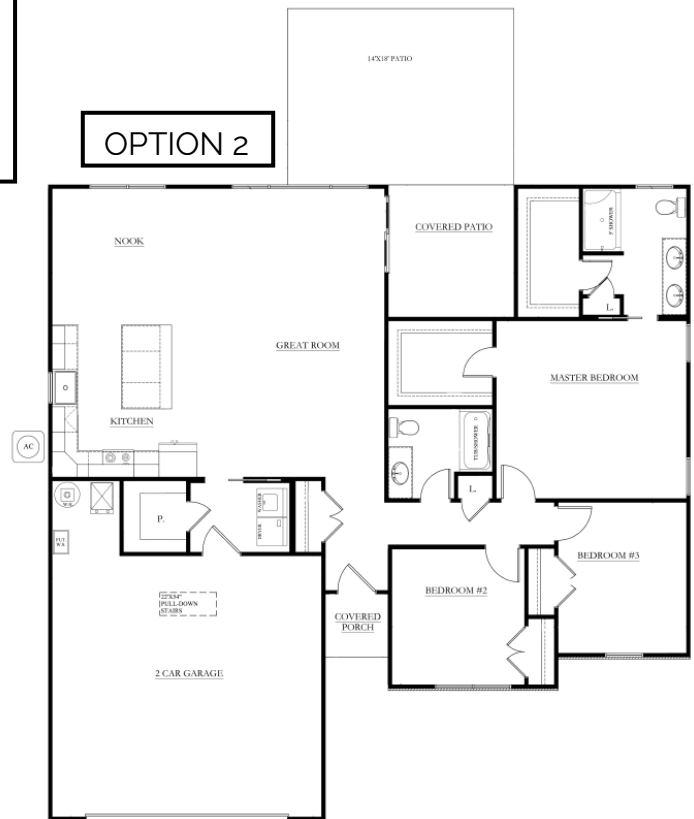

# THE WASHINGTON

- 1266 SQFT
- 3 BEDROOMS
- 2 BATHS
- 2 CAR GARAGE
- OPEN LIVING CONCEPT
- TWO LAYOUT OPTIONS

OPTION 1

OPTION 2

HOME SQUARE FOOTAGES ARE APPROXIMATE AND ARE SUBJECT TO CHANGE. ALL HOME PLANS CAN BE PLACED ON A BASEMENT.