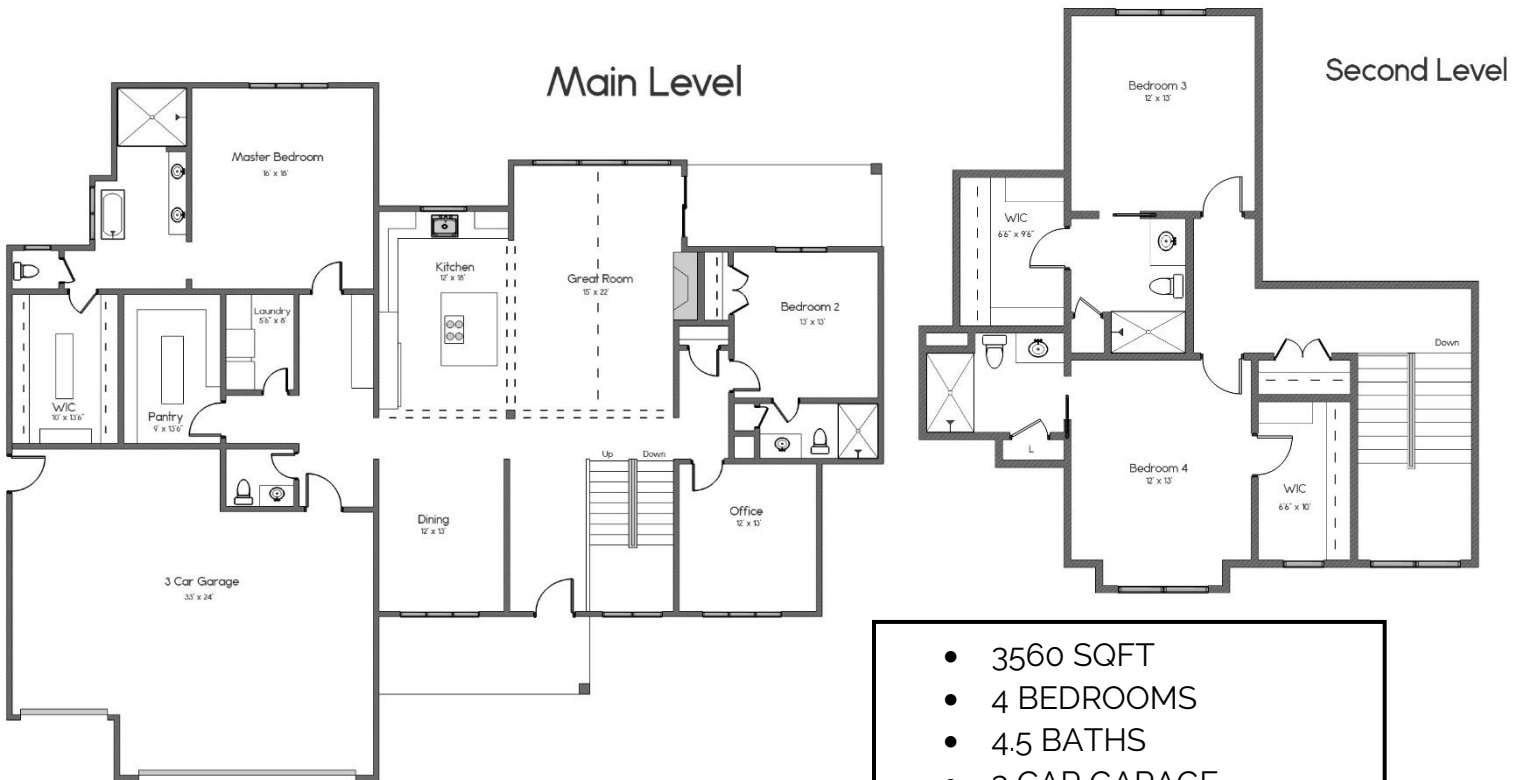

# THE CENTROSAURUS

- 3560 SQFT
- 4 BEDROOMS
- 4.5 BATHS
- 3 CAR GARAGE
- OPEN LIVING CONCEPT
- OFFICE
- BASEMENT

HOME SQUARE FOOTAGES ARE APPROXIMATE AND ARE SUBJECT TO CHANGE. ALL HOME PLANS CAN BE PLACED ON A BASEMENT.