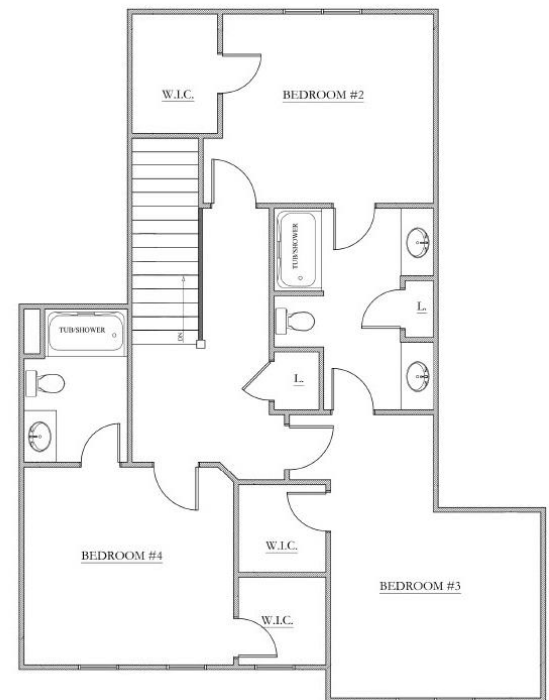

THE STEGOSAURUS II

Main Floor

Second Floor

- 2864 SQFT
- 4 BEDROOMS
- 3.5 BATHS
- 3 CAR GARAGE
- OPEN LIVING CONCEPT

HOME SQUARE FOOTAGES ARE APPROXIMATE AND ARE SUBJECT TO CHANGE. ALL HOME PLANS CAN BE PLACED ON A BASEMENT.