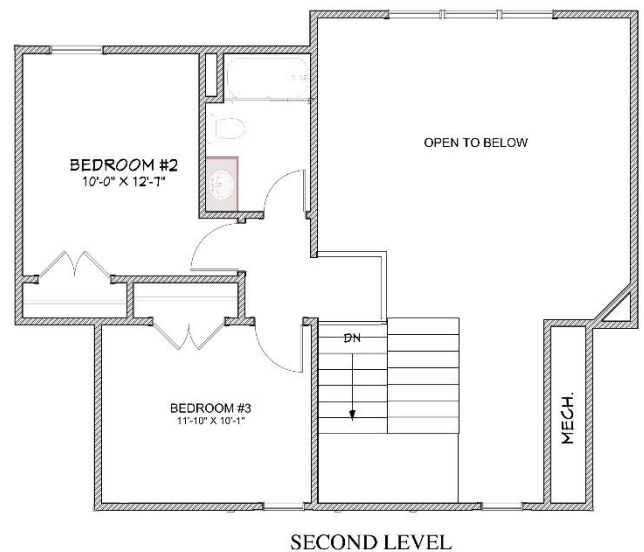

THE PROTOROSAURUS

- 1712 SQFT
- 3 BEDROOMS
- 2.5 BATHS
- 2 CAR GARAGE
- OPEN LIVING CONCEPT

HOME SQUARE FOOTAGES ARE APPROXIMATE AND ARE SUBJECT TO CHANGE. ALL HOME PLANS CAN BE PLACED ON A BASEMENT.