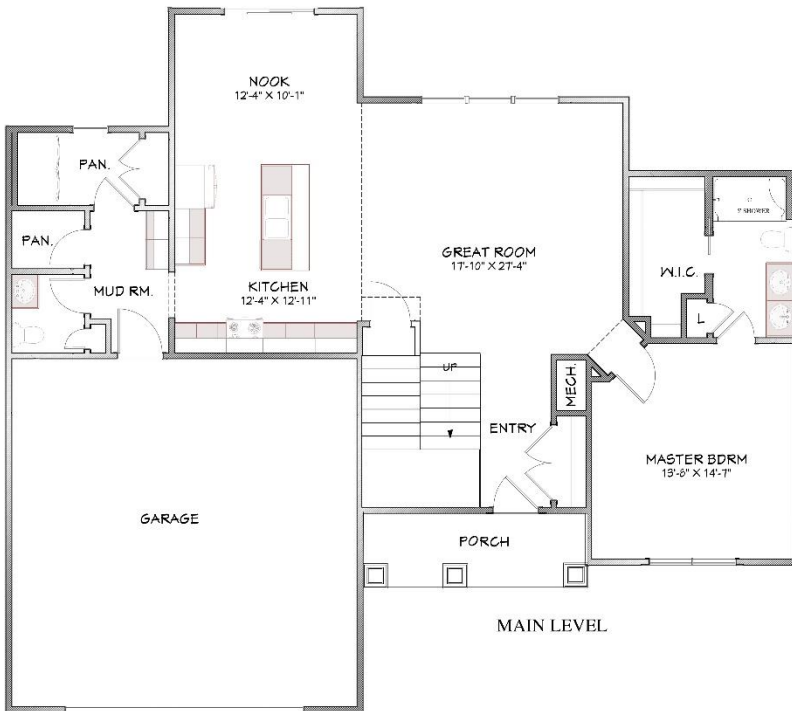

THE PROTOROSAURUS

- 1712 SQFT
- 3 BEDROOMS
- 2.5 BATHS
- 2 CAR GARAGE
- OPEN LIVING CONCEPT

HOME SQUARE FOOTAGES ARE APPROXIMATE AND ARE SUBJECT TO CHANGE. ALL HOME PLANS CAN BE PLACED ON A BASEMENT.