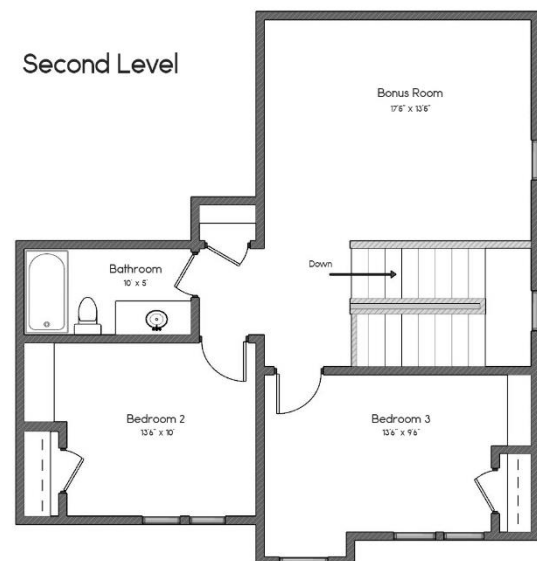

# THE MASSO

Main Level

Second Level

- 2685 SQFT
- 3 BEDROOMS
- 2.5 BATHS
- 3 CAR GARAGE
- OPEN LIVING CONCEPT
- OFFICE
- BONUS ROOM

HOME SQUARE FOOTAGES ARE APPROXIMATE AND ARE SUBJECT TO CHANGE. ALL HOME PLANS CAN BE PLACED ON A BASEMENT.