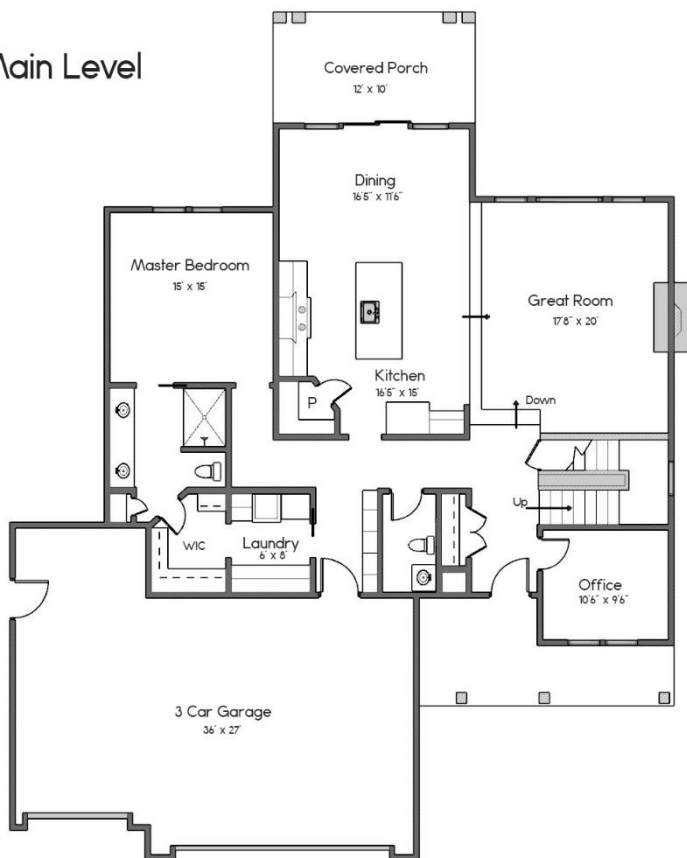

# THE MASSO

Main Level

Second Level

- 2685 SQFT
- 3 BEDROOMS
- 2.5 BATHS
- 3 CAR GARAGE
- OPEN LIVING CONCEPT
- OFFICE
- BONUS ROOM

HOME SQUARE FOOTAGES ARE APPROXIMATE AND ARE SUBJECT TO CHANGE. ALL HOME PLANS CAN BE PLACED ON A BASEMENT.