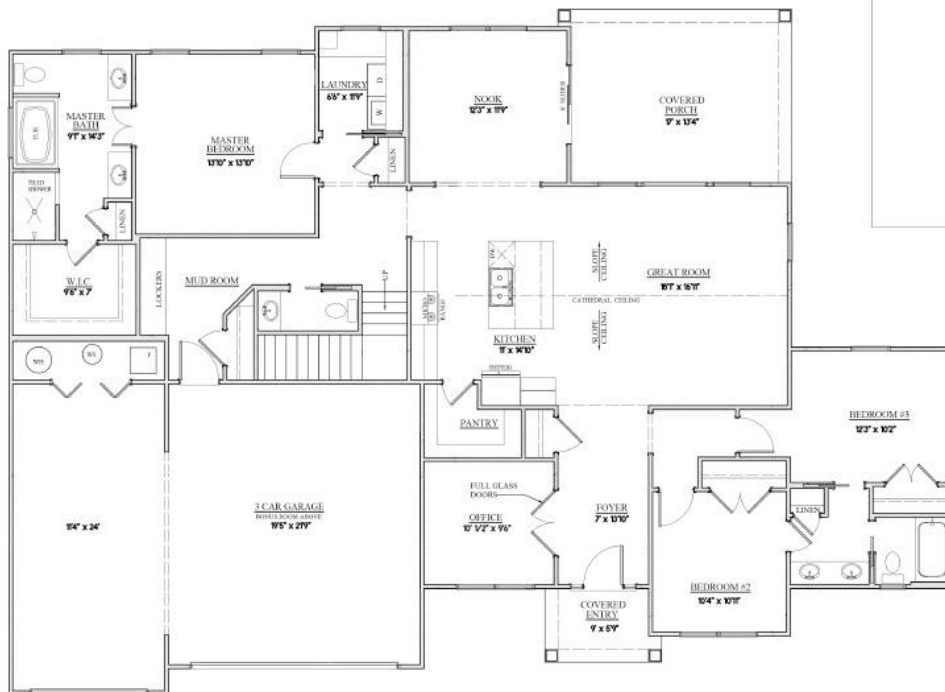

# THE VADER

## FLOOR PLAN

## BONUS ROOM

- 2369 SQFT
- 3 BEDROOMS
- 2.5 BATHS
- OPEN LIVING CONCEPT

HOME SQUARE FOOTAGES ARE APPROXIMATE AND ARE SUBJECT TO CHANGE. ALL HOME PLANS CAN BE PLACED ON A BASEMENT.