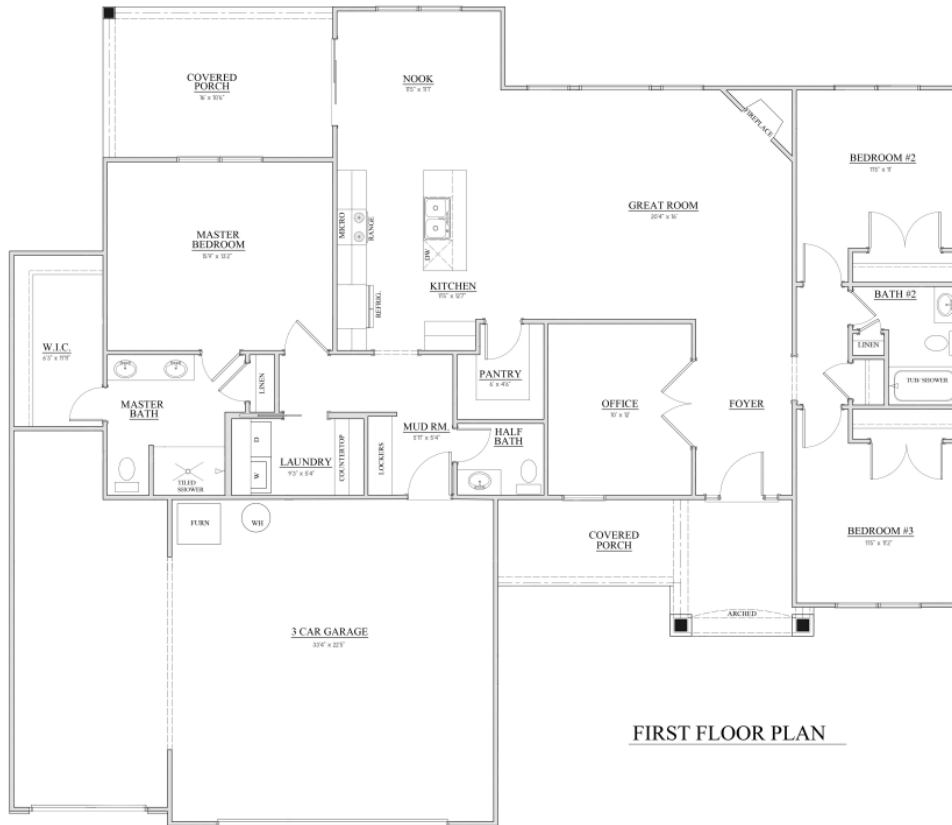

THE HAYES

- 1884 SQFT
- 3 BEDROOMS
- 2.5 BATHS
- OPEN LIVING CONCEPT

HOME SQUARE FOOTAGES ARE APPROXIMATE AND ARE SUBJECT TO CHANGE. ALL HOME PLANS CAN BE PLACED ON A BASEMENT.

WWW.MYMBNHOME.COM | 260-337-3331 | MYMBNHOME@GMAIL.COM