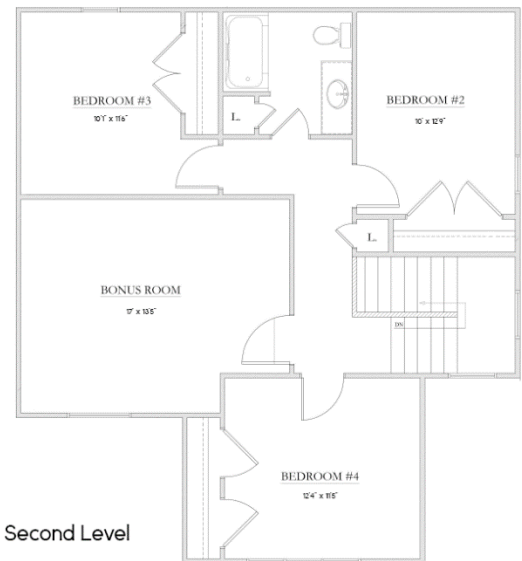

# THE TYRASSAURUS

- 2598 SQFT
- 3 BEDROOMS
- 2.5 BATHS
- 3 CAR GARAGE
- OPEN LIVING CONCEPT
- OFFICE
- LOFT

HOME SQUARE FOOTAGES ARE APPROXIMATE AND ARE SUBJECT TO CHANGE. ALL HOME PLANS CAN BE PLACED ON A BASEMENT.