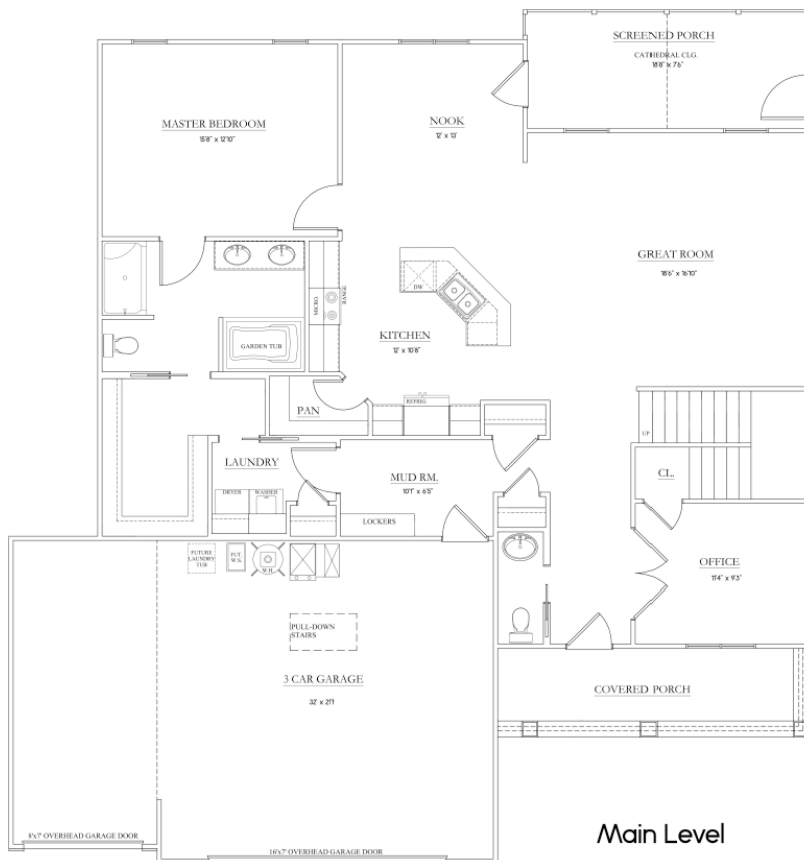

# THE TYRASSAURUS

- 2598 SQFT
- 3 BEDROOMS
- 2.5 BATHS
- 3 CAR GARAGE
- OPEN LIVING CONCEPT
- OFFICE
- LOFT

HOME SQUARE FOOTAGES ARE APPROXIMATE AND ARE SUBJECT TO CHANGE. ALL HOME PLANS CAN BE PLACED ON A BASEMENT.