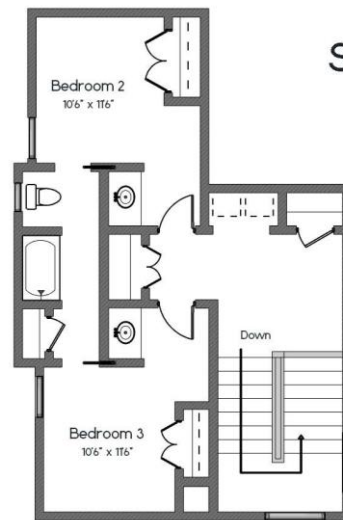

THE NOASAURUS

- 2750 SQFT
- 3 BEDROOMS
- 2.5 BATHS
- 3 CAR GARAGE
- OPEN LIVING CONCEPT
- OFFICE

HOME SQUARE FOOTAGES ARE APPROXIMATE AND ARE SUBJECT TO CHANGE. ALL HOME PLANS CAN BE PLACED ON A BASEMENT.