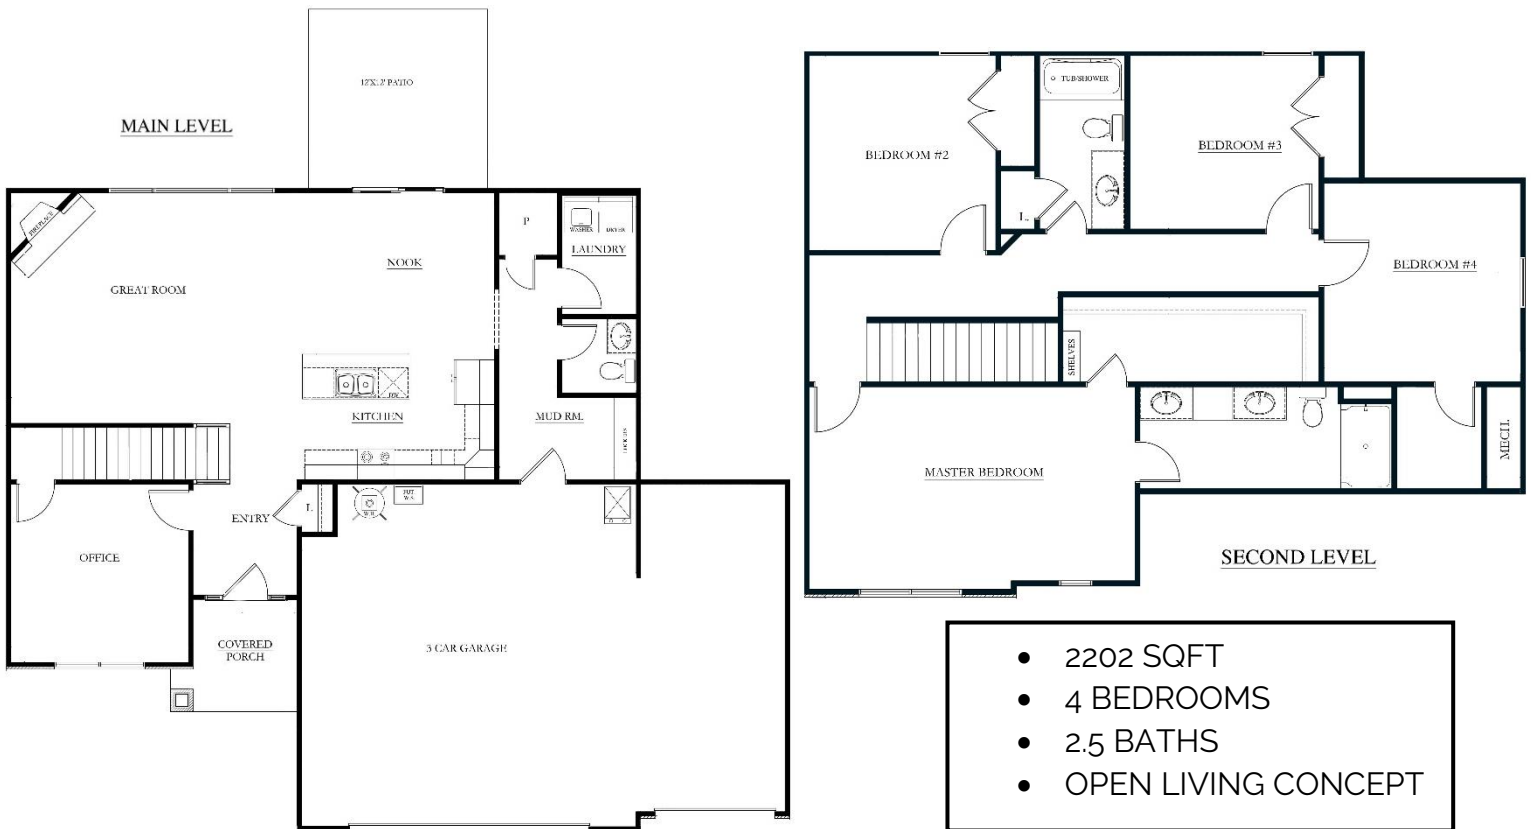

THE FRESNO II

HOME SQUARE FOOTAGES ARE APPROXIMATE AND ARE SUBJECT TO CHANGE. ALL HOME PLANS CAN BE PLACED ON A BASEMENT.

WWW.MYMBNHOME.COM | 260-337-3331 | MYMBNHOME@GMAIL.COM