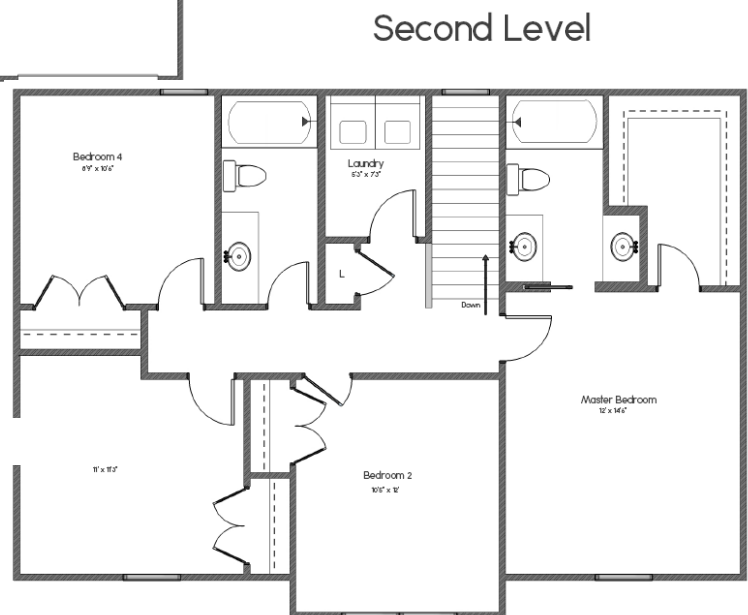

THE SANTE FE

- 1859 SQFT
- 4 BEDROOMS
- 2.5 BATHS
- 2 CAR GARAGE
- OPEN LIVING CONCEPT
- OFFICE

HOME SQUARE FOOTAGES ARE APPROXIMATE AND ARE SUBJECT TO CHANGE. ALL HOME PLANS CAN BE PLACED ON A BASEMENT.