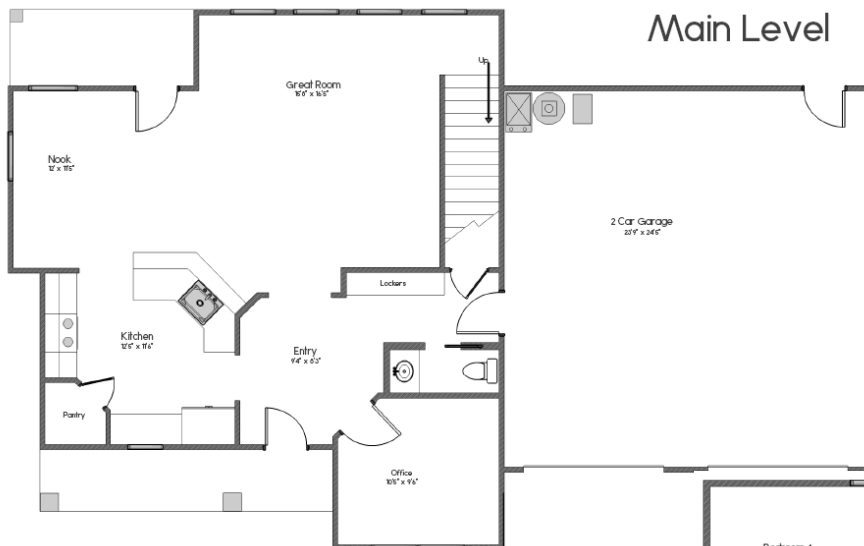

THE SANTE FE

- 1859 SQFT
- 4 BEDROOMS
- 2.5 BATHS
- 2 CAR GARAGE
- OPEN LIVING CONCEPT
- OFFICE

HOME SQUARE FOOTAGES ARE APPROXIMATE AND ARE SUBJECT TO CHANGE. ALL HOME PLANS CAN BE PLACED ON A BASEMENT.