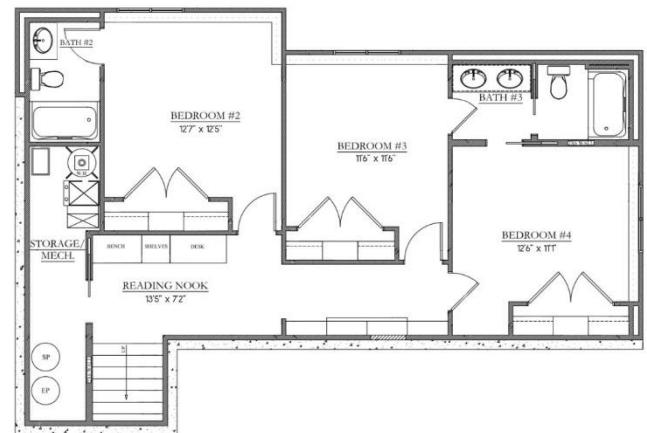

THE ANKYLOSAURUS

Lower Level

Main Level

- 3414 SQFT
- 4 BEDROOMS
- 3.5 BATHS
- TRI-LEVEL CONCEPT

HOME SQUARE FOOTAGES ARE APPROXIMATE AND ARE SUBJECT TO CHANGE. ALL HOME PLANS CAN BE PLACED ON A BASEMENT.