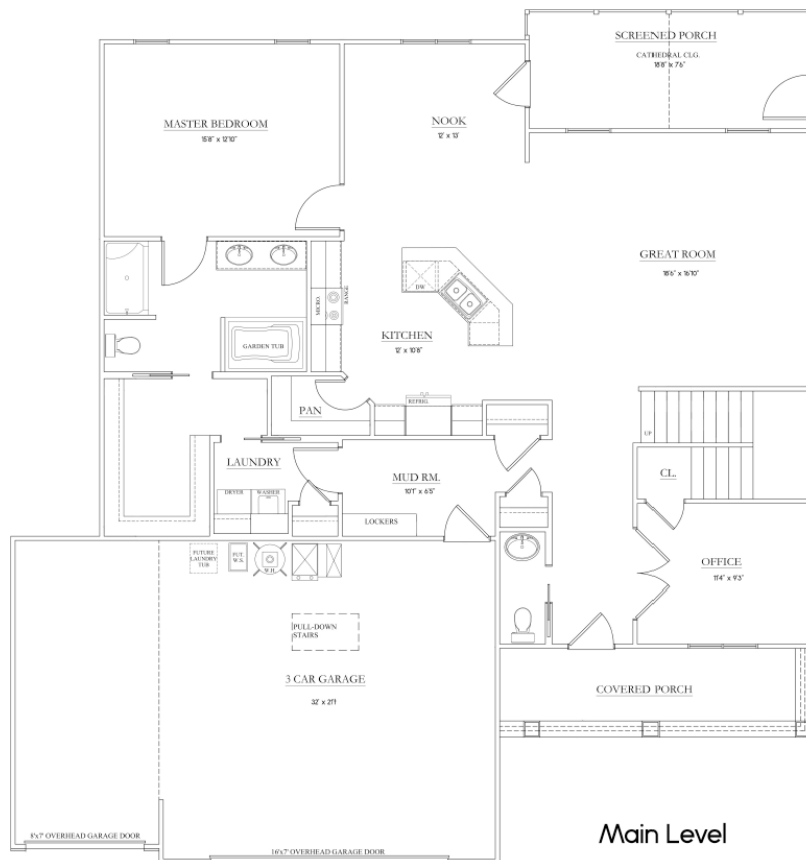

THE TYRASSAURUS JR

- 2598 SQFT
- 3 BEDROOMS
- 2.5 BATHS
- 3 CAR GARAGE
- OPEN LIVING CONCEPT
- OFFICE
- LOFT

HOME SQUARE FOOTAGES ARE APPROXIMATE AND ARE SUBJECT TO CHANGE. ALL HOME PLANS CAN BE PLACED ON A BASEMENT.