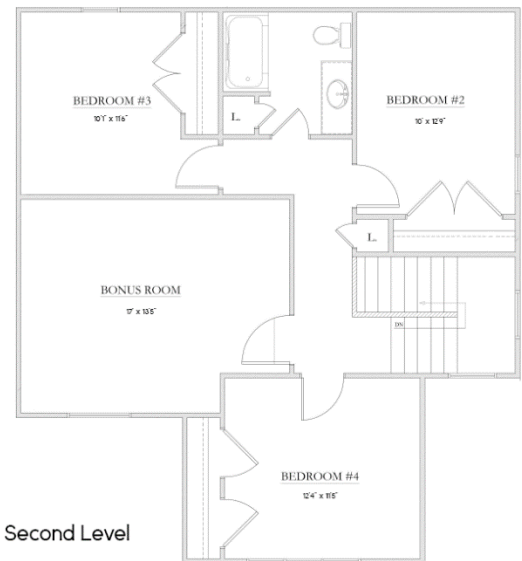

THE TYRASSAURUS JR

- 2598 SQFT
- 3 BEDROOMS
- 2.5 BATHS
- 3 CAR GARAGE
- OPEN LIVING CONCEPT
- OFFICE
- LOFT

HOME SQUARE FOOTAGES ARE APPROXIMATE AND ARE SUBJECT TO CHANGE. ALL HOME PLANS CAN BE PLACED ON A BASEMENT.