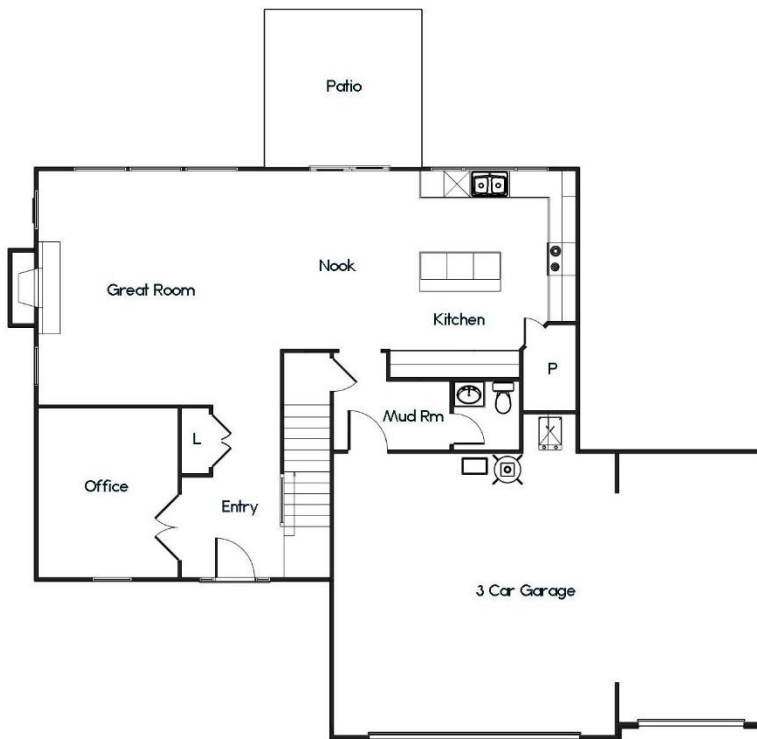

THE DERBY

- 2278 SQFT
- 4 BEDROOMS
- 2.5 BATHS
- OPEN LIVING CONCEPT

HOME SQUARE FOOTAGES ARE APPROXIMATE AND ARE SUBJECT TO CHANGE. ALL HOME PLANS CAN BE PLACED ON A BASEMENT.

WWW.MYMBNHOME.COM | 260-337-3331 | MYMBNHOME@GMAIL.COM