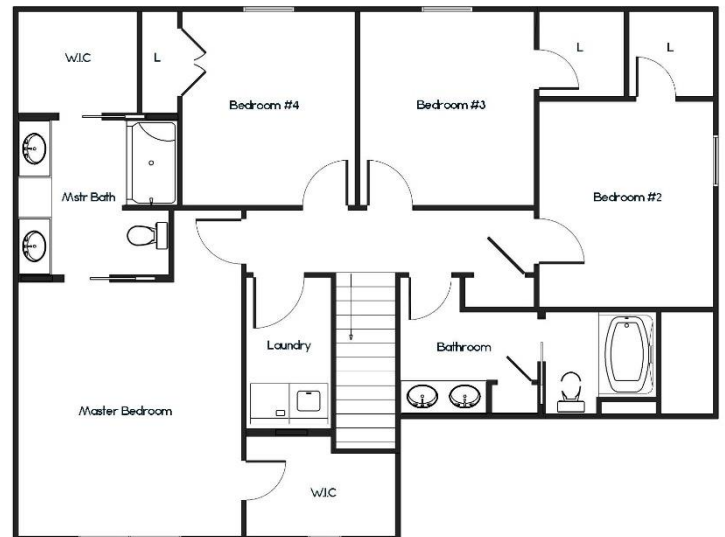

THE DERBY

- 2278 SQFT
- 4 BEDROOMS
- 2.5 BATHS
- OPEN LIVING CONCEPT

HOME SQUARE FOOTAGES ARE APPROXIMATE AND ARE SUBJECT TO CHANGE. ALL HOME PLANS CAN BE PLACED ON A BASEMENT.

WWW.MYMBNHOME.COM | 260-337-3331 | MYMBNHOME@GMAIL.COM