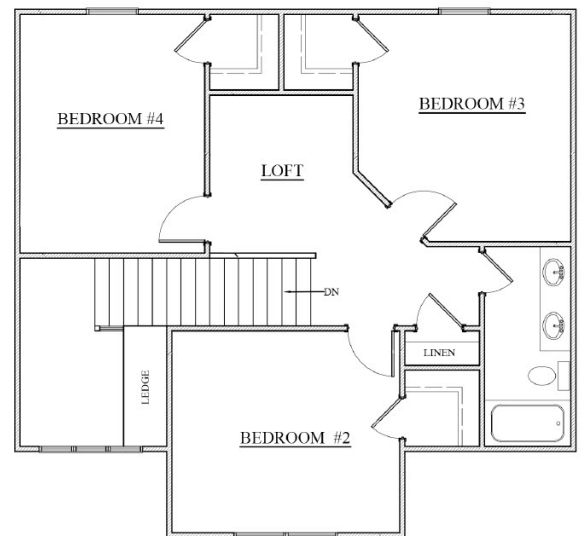

THE DEINOSAURUS

FIRST FLOOR

SECOND FLOOR

- 2488 SQFT
- 4 BEDROOMS
- 2.5 BATHS
- 3 CAR GARAGE
- OPEN LIVING CONCEPT

HOME SQUARE FOOTAGES ARE APPROXIMATE AND ARE SUBJECT TO CHANGE. ALL HOME PLANS CAN BE PLACED ON A BASEMENT.