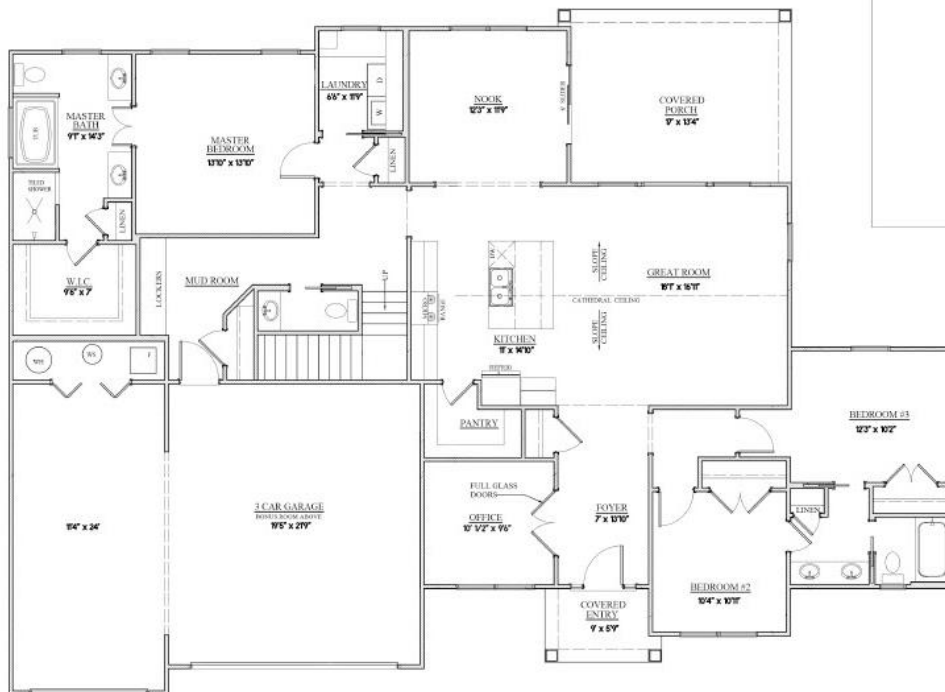

THE VADER

FLOOR PLAN

BONUS ROOM

- 2369 SQFT
- 3 BEDROOMS
- 2.5 BATHS
- OPEN LIVING CONCEPT

HOME SQUARE FOOTAGES ARE APPROXIMATE AND ARE SUBJECT TO CHANGE. ALL HOME PLANS CAN BE PLACED ON A BASEMENT.

WWW.MYMBNHOME.COM | 260-337-3331 | MYMBNHOME@GMAIL.COM