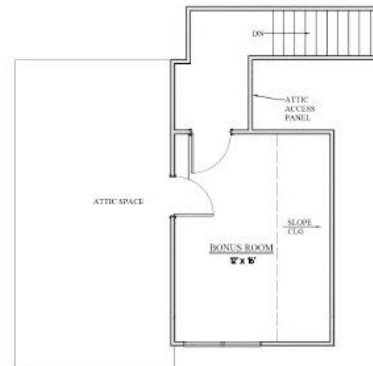

THE VADER

FLOOR PLAN

BONUS ROOM

- 2369 SQFT
- 3 BEDROOMS
- 2.5 BATHS
- OPEN LIVING CONCEPT

HOME SQUARE FOOTAGES ARE APPROXIMATE AND ARE SUBJECT TO CHANGE. ALL HOME PLANS CAN BE PLACED ON A BASEMENT.

WWW.MYMBNHOME.COM | 260-337-3331 | MYMBNHOME@GMAIL.COM