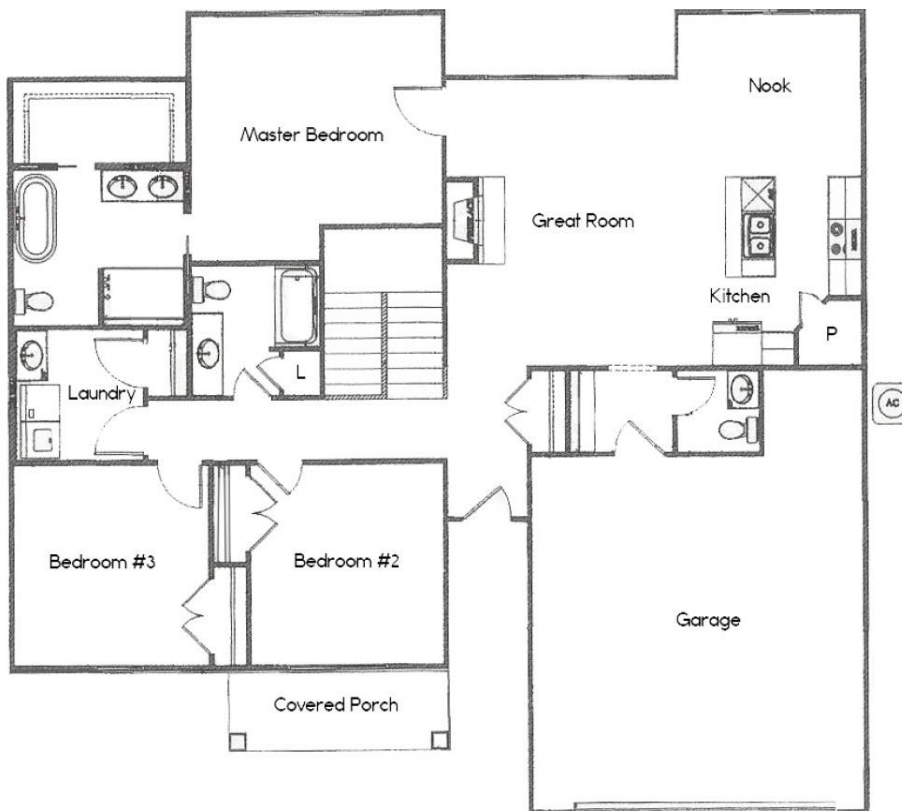

THE MEEREN

- 1696 SQFT
- 3 BEDROOMS
- 2.5 BATHS
- OPEN LIVING CONCEPT

HOME SQUARE FOOTAGES ARE APPROXIMATE AND ARE SUBJECT TO CHANGE. ALL HOME PLANS CAN BE PLACED ON A BASEMENT.

WWW.MYMBNHOME.COM | 260-337-3331 | MYMBNHOME@GMAIL.COM