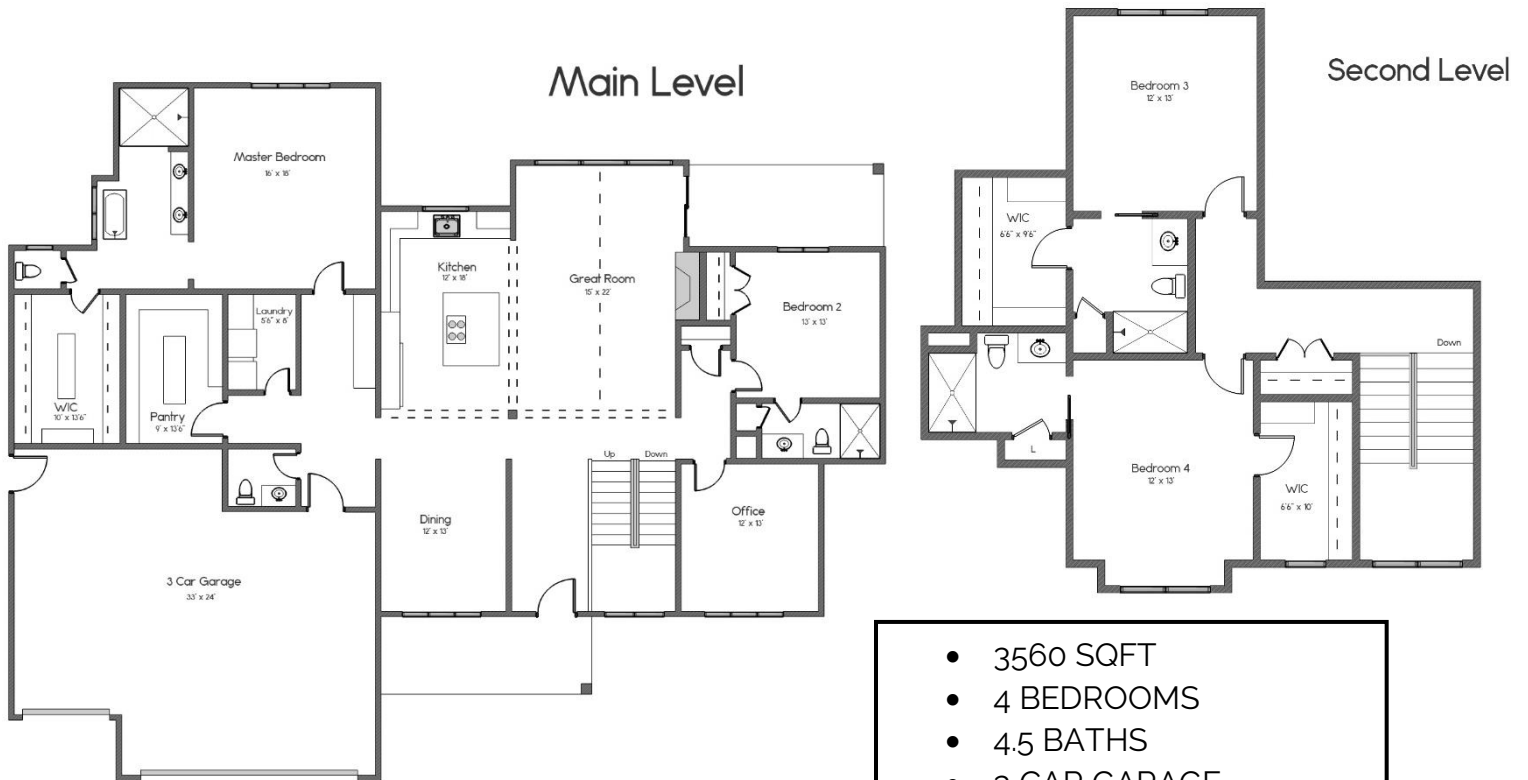

THE CENTROSAURUS

- 3560 SQFT
- 4 BEDROOMS
- 4.5 BATHS
- 3 CAR GARAGE
- OPEN LIVING CONCEPT
- OFFICE
- BASEMENT

HOME SQUARE FOOTAGES ARE APPROXIMATE AND ARE SUBJECT TO CHANGE. ALL HOME PLANS CAN BE PLACED ON A BASEMENT.