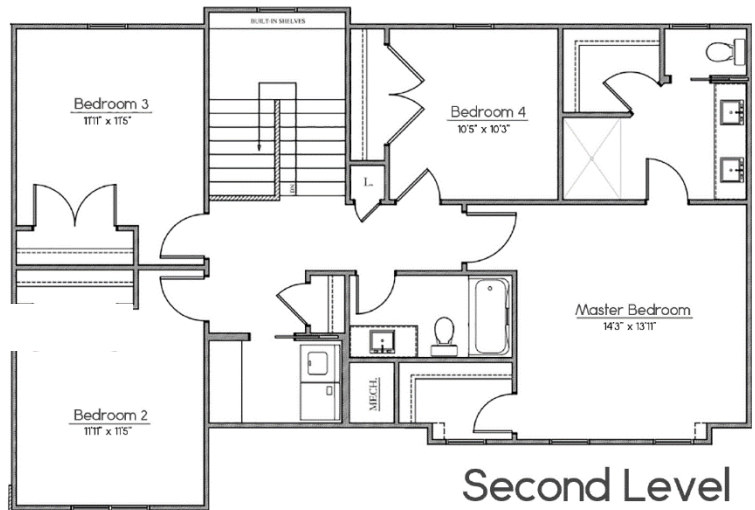

THE MADISON

- 2358 SQFT
- 4 BEDROOMS
- 2.5 BATHS
- 2 CAR GARAGE
- OPEN LIVING CONCEPT
- OFFICE

HOME SQUARE FOOTAGES ARE APPROXIMATE AND ARE SUBJECT TO CHANGE. ALL HOME PLANS CAN BE PLACED ON A BASEMENT.