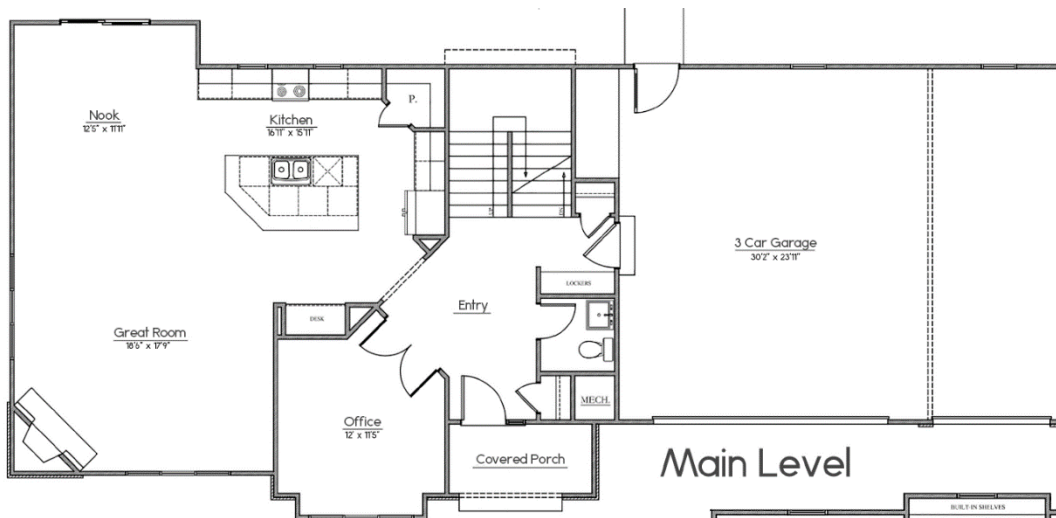

THE MADISON

- 2358 SQFT
- 4 BEDROOMS
- 2.5 BATHS
- 2 CAR GARAGE
- OPEN LIVING CONCEPT
- OFFICE

HOME SQUARE FOOTAGES ARE APPROXIMATE AND ARE SUBJECT TO CHANGE. ALL HOME PLANS CAN BE PLACED ON A BASEMENT.