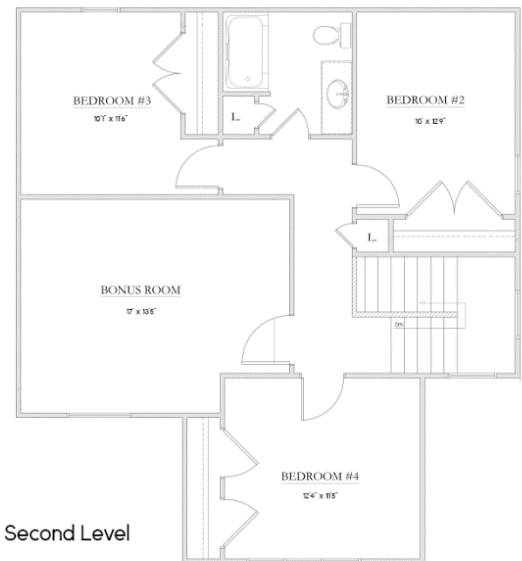

# THE TYRASSAURUS JR

- 2598 SQFT
- 3 BEDROOMS
- 2.5 BATHS
- 3 CAR GARAGE
- OPEN LIVING CONCEPT
- OFFICE
- LOFT

HOME SQUARE FOOTAGES ARE APPROXIMATE AND ARE SUBJECT TO CHANGE. ALL HOME PLANS CAN BE PLACED ON A BASEMENT.