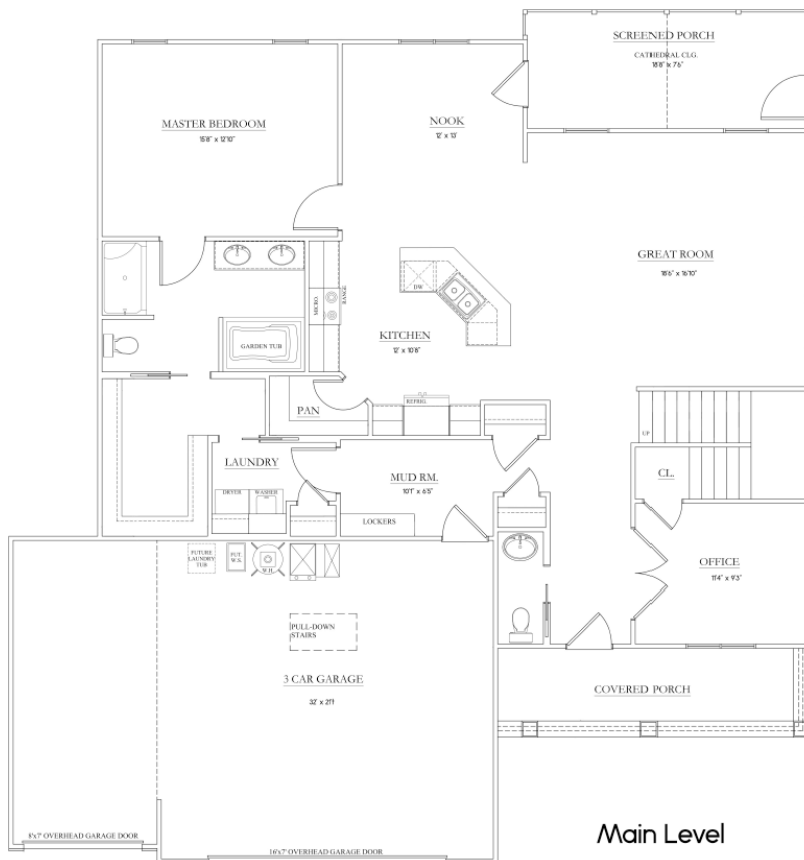

# THE TYRASSAURUS JR

- 2598 SQFT
- 3 BEDROOMS
- 2.5 BATHS
- 3 CAR GARAGE
- OPEN LIVING CONCEPT
- OFFICE
- LOFT

HOME SQUARE FOOTAGES ARE APPROXIMATE AND ARE SUBJECT TO CHANGE. ALL HOME PLANS CAN BE PLACED ON A BASEMENT.