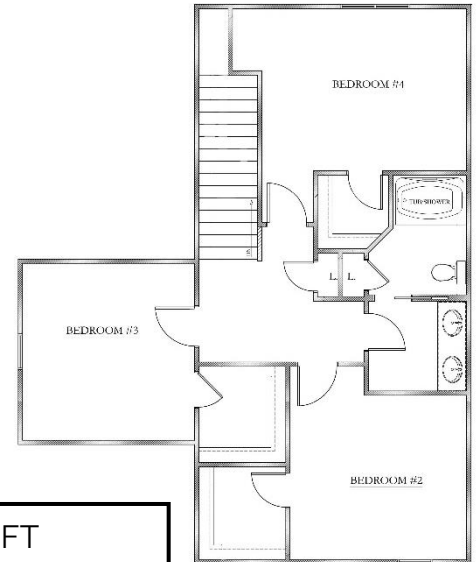

# THE STEGOSAURUS

Main Floor

Second Floor

- 2546 SQFT
- 4 BEDROOMS
- 2.5 BATHS
- 3 CAR GARAGE
- OPEN LIVING CONCEPT

HOME SQUARE FOOTAGES ARE APPROXIMATE AND ARE SUBJECT TO CHANGE. ALL HOME PLANS CAN BE PLACED ON A BASEMENT.