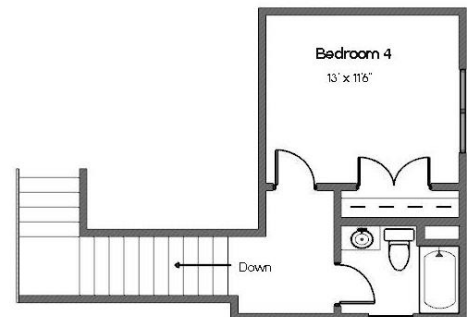

# THE SKYWALKER

Main Level

Second Level

- 2562 SQFT
- 4 BEDROOMS
- 4.5 BATHS
- 3 CAR GARAGE
- OPEN LIVING CONCEPT

HOME SQUARE FOOTAGES ARE APPROXIMATE AND ARE SUBJECT TO CHANGE. ALL HOME PLANS CAN BE PLACED ON A BASEMENT.