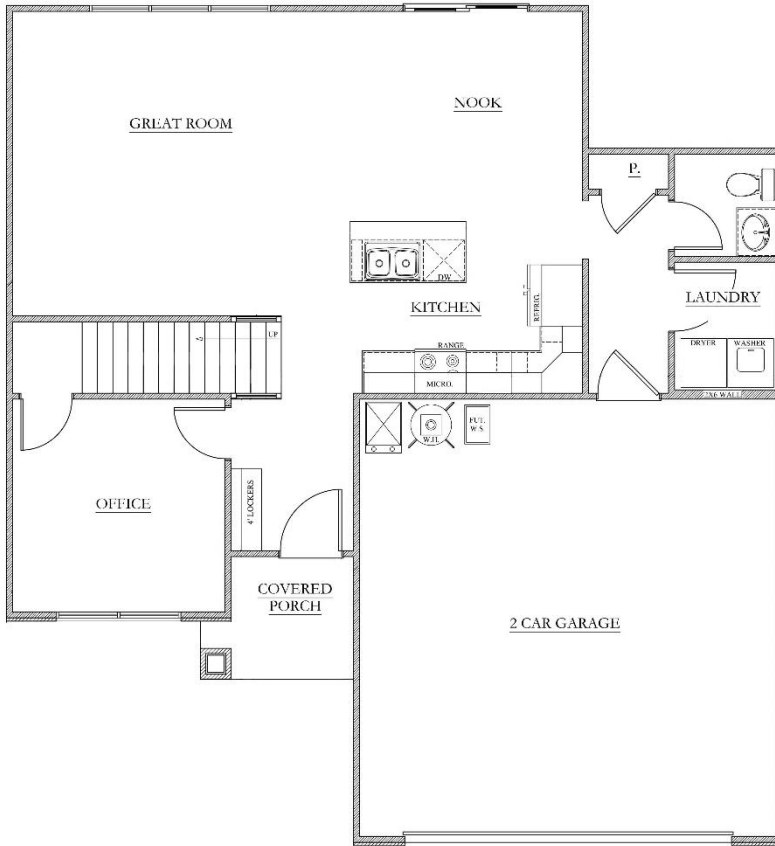

THE FRESNO

- 1806 SQFT
- 4 BEDROOMS
- 2.5 BATHS
- OPEN LIVING CONCEPT

HOME SQUARE FOOTAGES ARE APPROXIMATE AND ARE SUBJECT TO CHANGE. ALL HOME PLANS CAN BE PLACED ON A BASEMENT.

WWW.MYMBNHOME.COM | 260-337-3331 | MYMBNHOME@GMAIL.COM