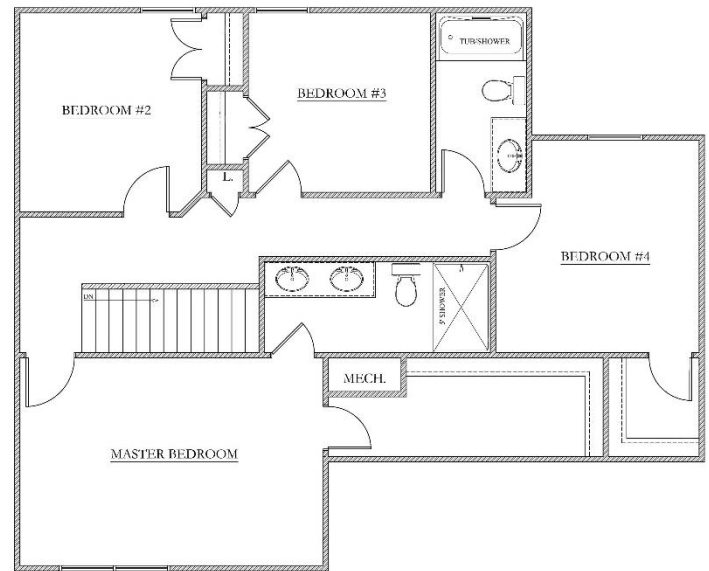

THE FRESNO

- 1806 SQFT
- 4 BEDROOMS
- 2.5 BATHS
- OPEN LIVING CONCEPT

HOME SQUARE FOOTAGES ARE APPROXIMATE AND ARE SUBJECT TO CHANGE. ALL HOME PLANS CAN BE PLACED ON A BASEMENT.

WWW.MYMBNHOME.COM | 260-337-3331 | MYMBNHOME@GMAIL.COM