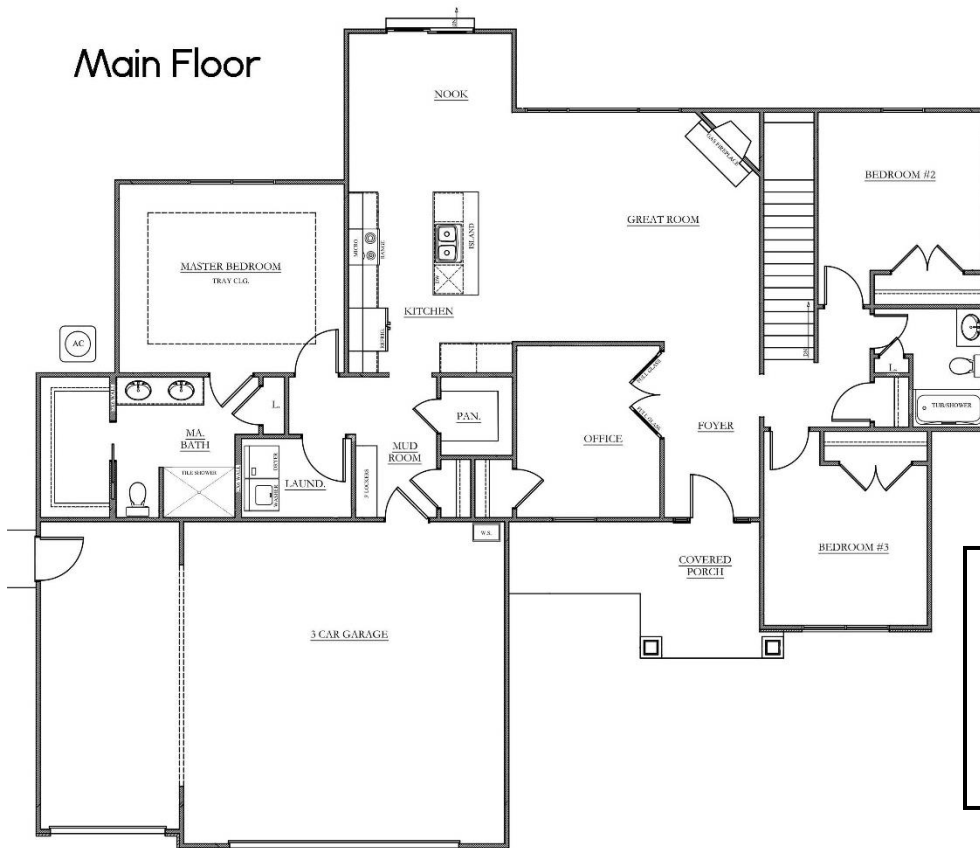

# THE NIXON

## Main Floor

- 1849 SQFT
- 3 BEDROOMS
- 2 BATHS
- OPEN LIVING CONCEPT

HOME SQUARE FOOTAGES ARE APPROXIMATE AND ARE SUBJECT TO CHANGE. ALL HOME PLANS CAN BE PLACED ON A BASEMENT.