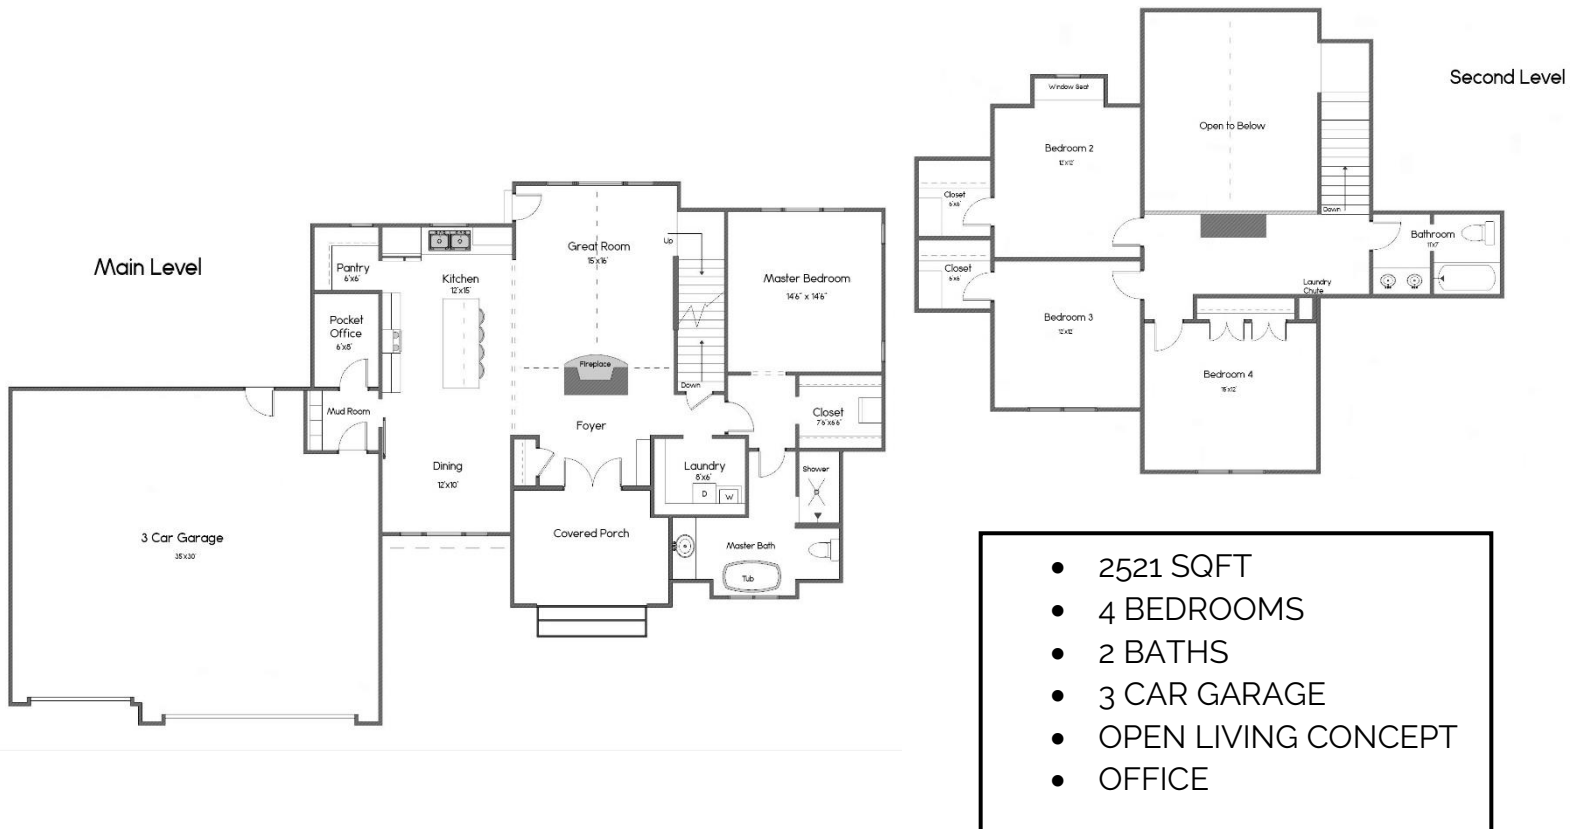

THE PLATEOSAURUS

HOME SQUARE FOOTAGES ARE APPROXIMATE AND ARE SUBJECT TO CHANGE. ALL HOME PLANS CAN BE PLACED ON A BASEMENT.