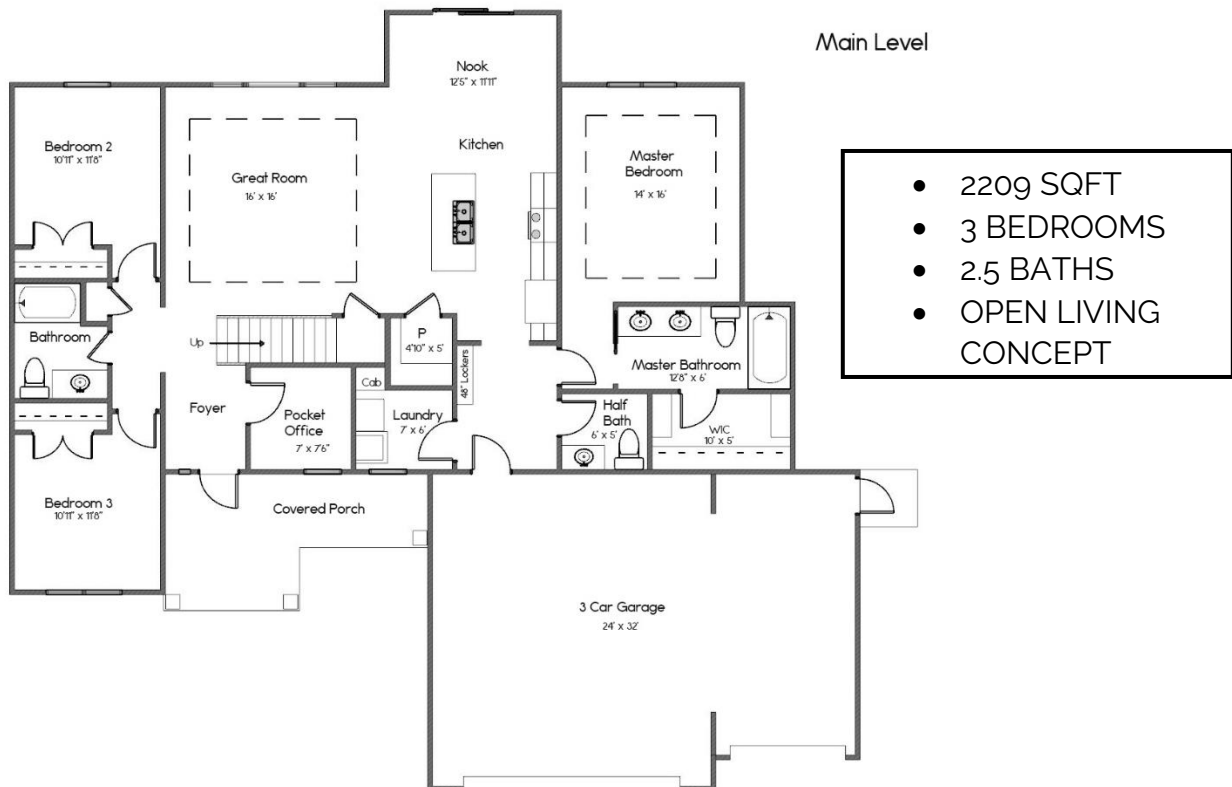

THE HANS SOLO

HOME SQUARE FOOTAGES ARE APPROXIMATE AND ARE SUBJECT TO CHANGE. ALL HOME PLANS CAN BE PLACED ON A BASEMENT.

WWW.MYMBNHOME.COM | 260-337-3331 | MYMBNHOME@GMAIL.COM