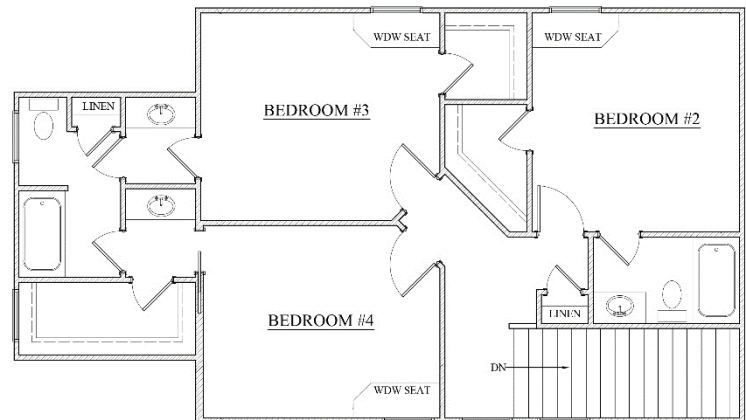

THE ALBERTOSAURUS

- 2609 SQFT
- 4 BEDROOMS
- 3.5 BATHS
- 3 CAR GARAGE
- OPEN LIVING CONCEPT
- WALK IN CLOSETS
- OFFICE
- COVERED PATIO

HOME SQUARE FOOTAGES ARE APPROXIMATE AND ARE SUBJECT TO CHANGE. ALL HOME PLANS CAN BE PLACED ON A BASEMENT.