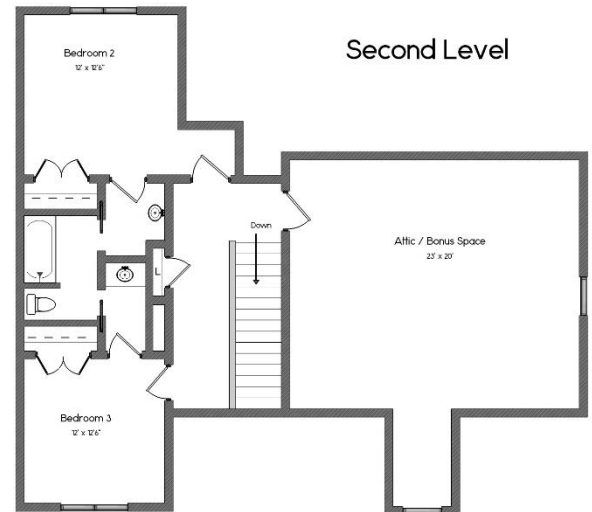

THE TALASAURUS

Main Level

Second Level

- 2165 SQFT
- 3 BEDROOMS
- 2.5 BATHS
- 2 CAR GARAGE
- OPEN LIVING CONCEPT
- OFFICE

HOME SQUARE FOOTAGES ARE APPROXIMATE AND ARE SUBJECT TO CHANGE. ALL HOME PLANS CAN BE PLACED ON A BASEMENT.