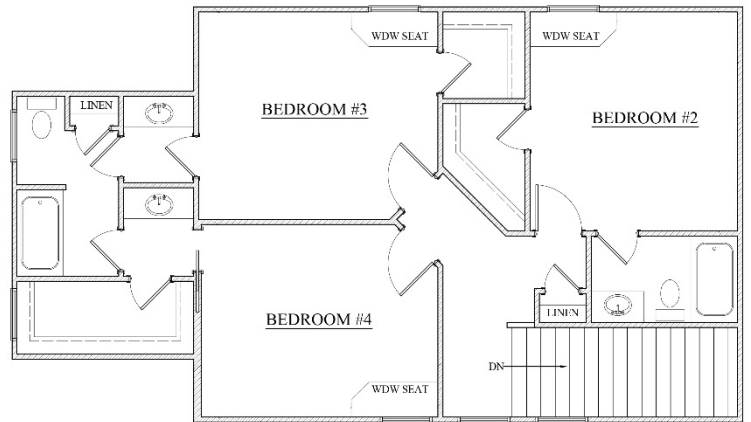

# THE ALBERTOSAURUS

- 2609 SQFT
- 4 BEDROOMS
- 3.5 BATHS
- 3 CAR GARAGE
- OPEN LIVING CONCEPT
- WALK IN CLOSETS
- OFFICE
- COVERED PATIO

HOME SQUARE FOOTAGES ARE APPROXIMATE AND ARE SUBJECT TO CHANGE.